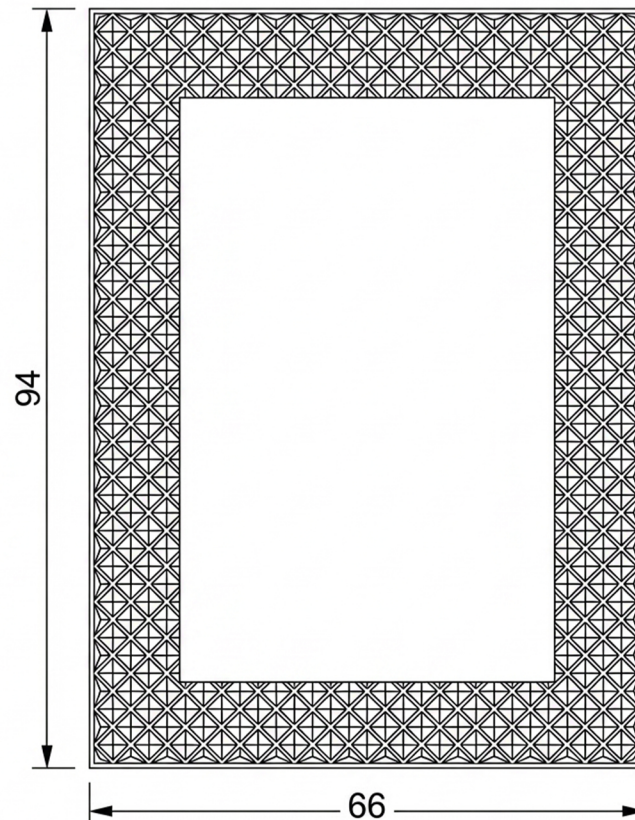

# LUCENT

**Category:** Mirror

**Material:** Murano Glass

**Dimensions:** 37" (L) x 25.9" (W)

## Technical Data

\*Numbers are in centimeters