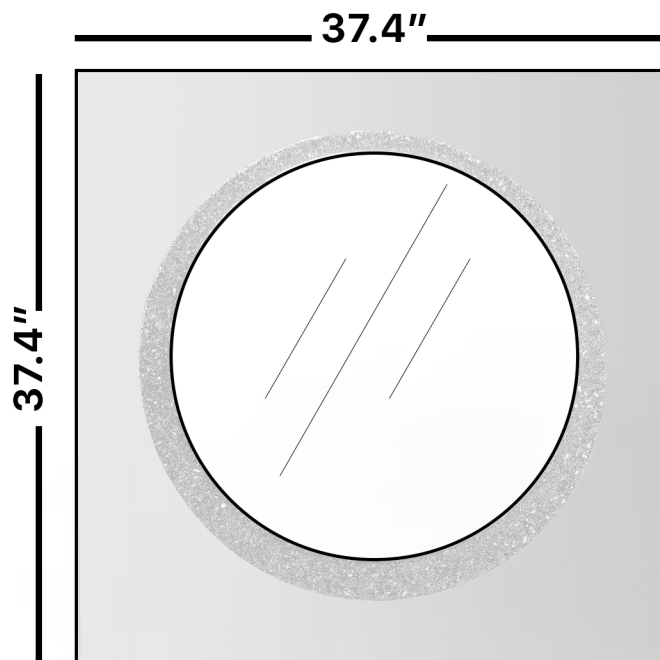

LUCENT

Model: Lucent Single

Category: Mirror

Material: Crystal

Dimensions: 37.4"(L) x 37.4"(H)

Description: Luxury LED lighted crystal bathroom mirror in ice finish

*Numbers are in inches

SCHEDA MONTAGGIO ASSEMBLY INSTRUCTIONS

Wall Hanger

X2

Wall Anchor

X2

Head Screw

X2

**1. Mount the wall-hangers on the wall,
the mirror can be horizontal or vertical hanging.**

2. Wiring and power connection.

3. Hang the mirror on the wall-hangers.