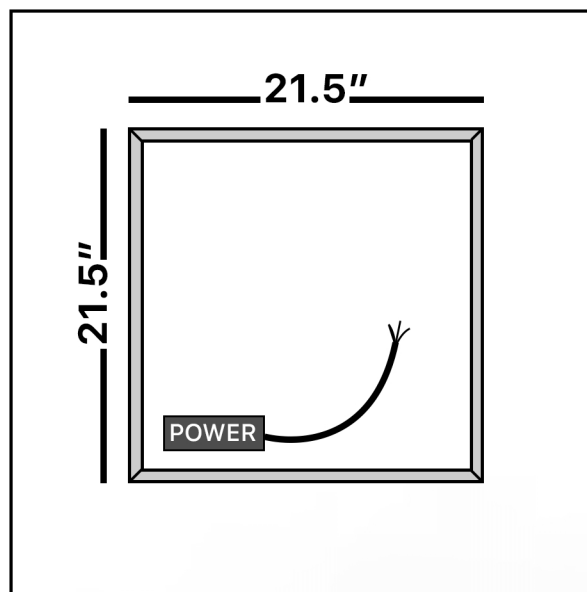

LUCENT

Model: Lucent Single

Category: Mirror

Material: Crystal

Dimensions: 37.4"(L) x 37.4"(H)

Description: Luxury LED lighted crystal bathroom mirror in ice finish

*Numbers are in inches

SCHEDA MONTAGGIO ASSEMBLY INSTRUCTIONS

Wall Hanger

X2

Wall Anchor

X2

Head Screw

X2

**1. Mount the wall-hangers on the wall,
the mirror can be horizontal or vertical hanging.**

2. Wiring and power connection.