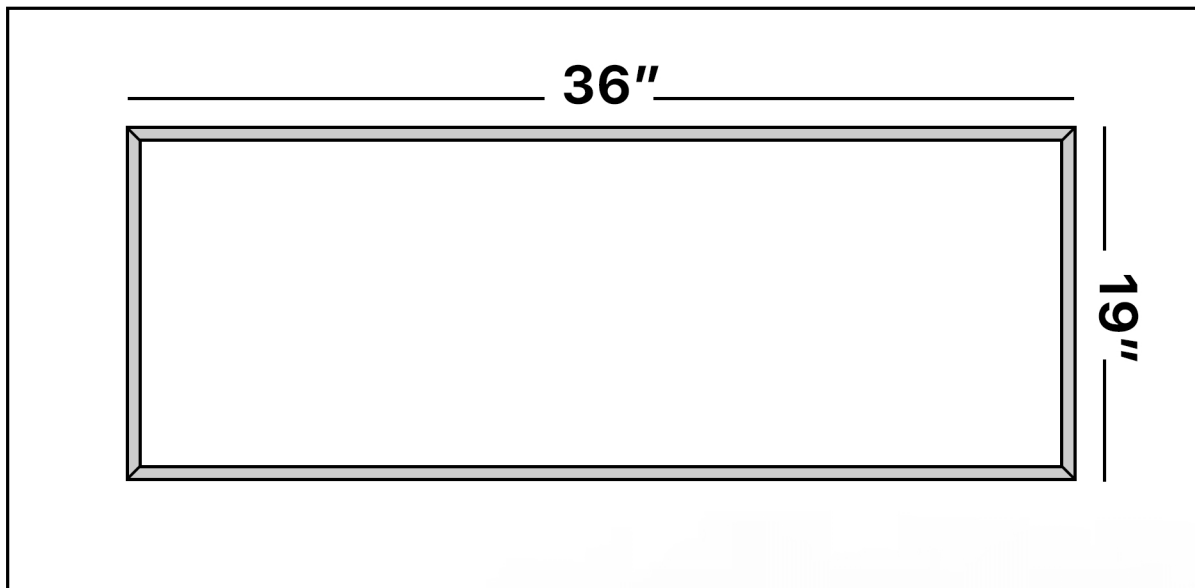

WAVE

Model: Wave Double

Category: Mirror

Material: Mirror

Dimensions: 66.5"(L) x 28.5"(H)

Depth: 3/4"

Description: Luxury bathroom mirror in bronze finish

*Numbers are in inches

SCHEDA MONTAGGIO ASSEMBLY INSTRUCTIONS

Wall Hanger

X2

Wall Anchor

X2

Head Screw

X2

**1. Mount the wall-hangers on the wall,
the mirror can be horizontal or vertical hanging.**