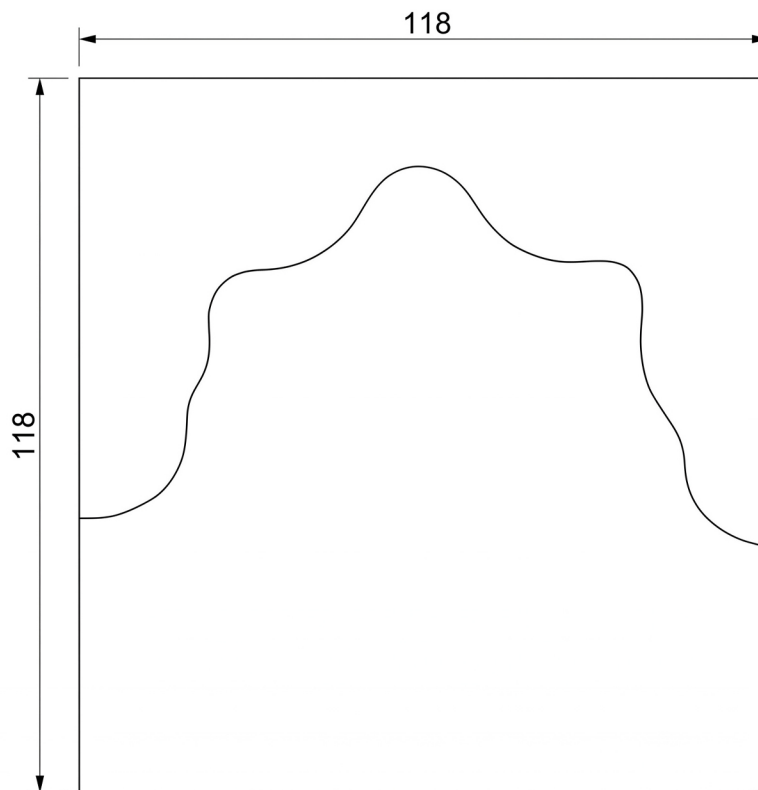

# METEORA

**Category:** Mirror

**Material:** Glass

**Dimensions:** 46.4" (L) x 46.4" (W)

## Technical Data

\*Numbers are in centimeters