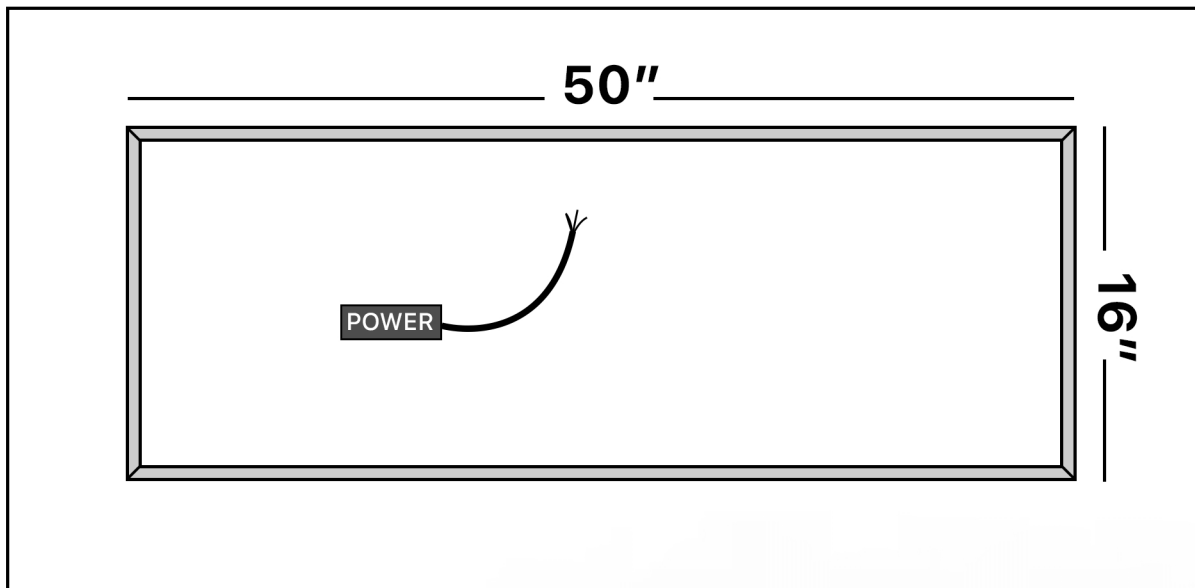

## MURANO

Model: Murano Double

Category: Mirror

Material: Crystal

Dimensions: 66.1" (L) x 28.7" (H)

Description: Luxury LED lighted crystal bathroom mirror in gold finish

\*Numbers are in inches

## SCHEDA MONTAGGIO ASSEMBLY INSTRUCTIONS

Wall Hanger

**X2**

Wall Anchor

**X2**

Head Screw

**X2**

**1. Mount the wall-hangers on the wall,  
the mirror can be horizontal or vertical hanging.**