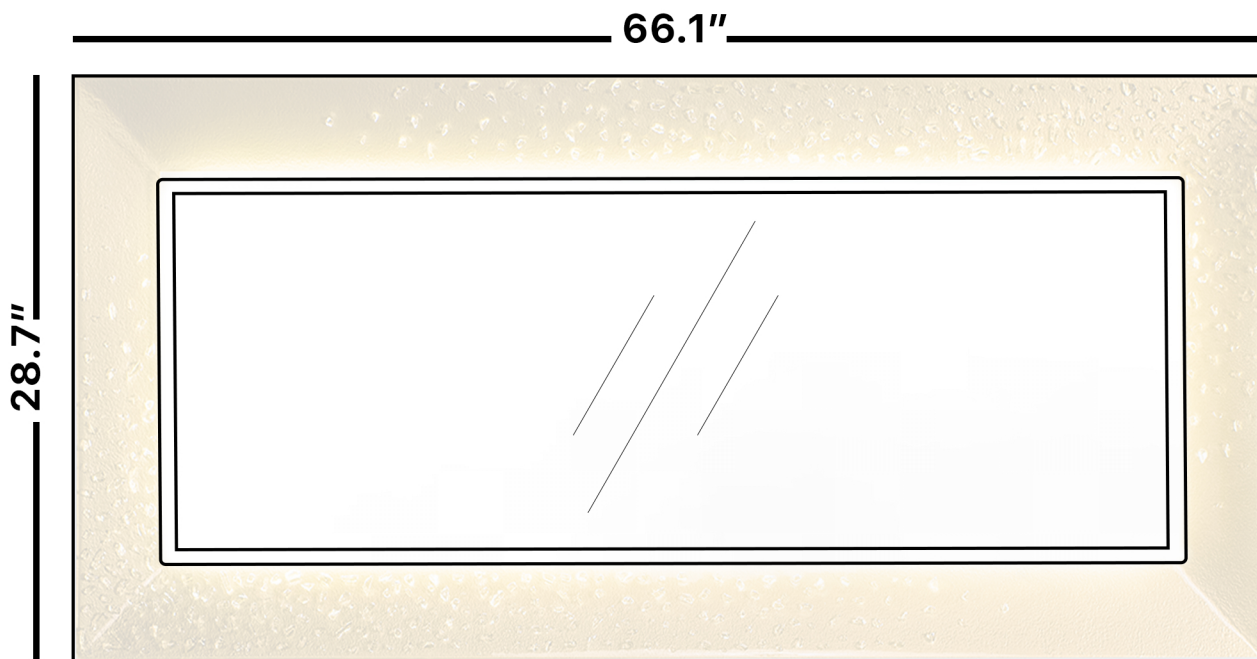

## MURANO

Model: Murano Double

Category: Mirror

Material: Crystal

Dimensions: 66.1" (L) x 28.7" (H)

Description: Luxury LED lighted crystal bathroom mirror in gold finish

\*Numbers are in inches

## SCHEDA MONTAGGIO ASSEMBLY INSTRUCTIONS

Wall Hanger

**X2**

Wall Anchor

**X2**

Head Screw

**X2**

**1. Mount the wall-hangers on the wall,  
the mirror can be horizontal or vertical hanging.**