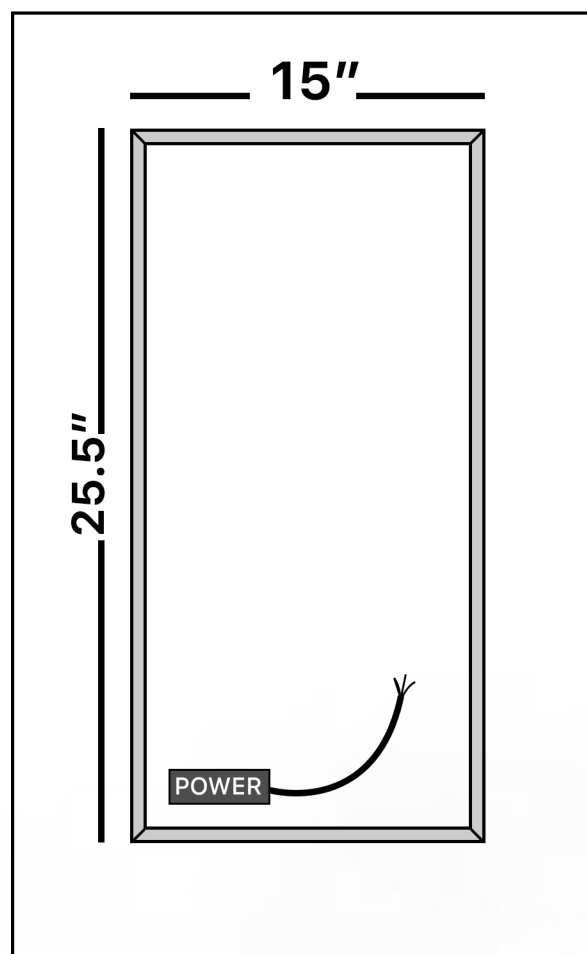

MURANO

Model: Murano Single

Category: Mirror

Material: Crystal

Dimensions: 38.6"(L) x 27.6"(H)

Description: Luxury LED lighted crystal bathroom mirror in gold finish

*Numbers are in inches

SCHEDA MONTAGGIO ASSEMBLY INSTRUCTIONS

Wall Hanger
X2

Wall Anchor
X2

Head Screw
X2

**1. Mount the wall-hangers on the wall,
the mirror can be horizontal or vertical hanging.**

2. Wiring and power connection.

3. Hang the mirror on the wall-hangers.