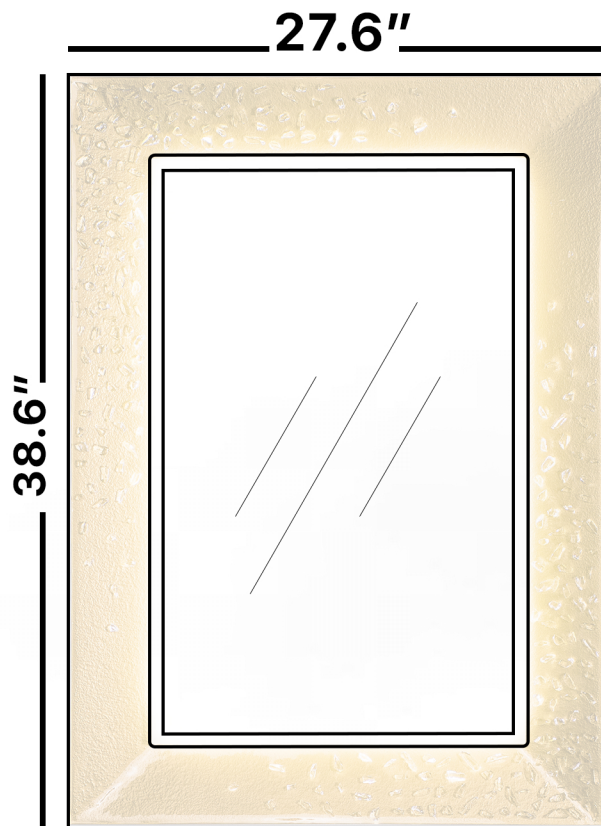

MURANO

Model: Murano Single

Category: Mirror

Material: Crystal

Dimensions: 38.6"(L) x 27.6"(H)

Description: Luxury LED lighted crystal bathroom mirror in gold finish

*Numbers are in inches

SCHEDA MONTAGGIO ASSEMBLY INSTRUCTIONS

Wall Hanger
X2

Wall Anchor
X2

Head Screw
X2

**1. Mount the wall-hangers on the wall,
the mirror can be horizontal or vertical hanging.**

2. Wiring and power connection.

3. Hang the mirror on the wall-hangers.