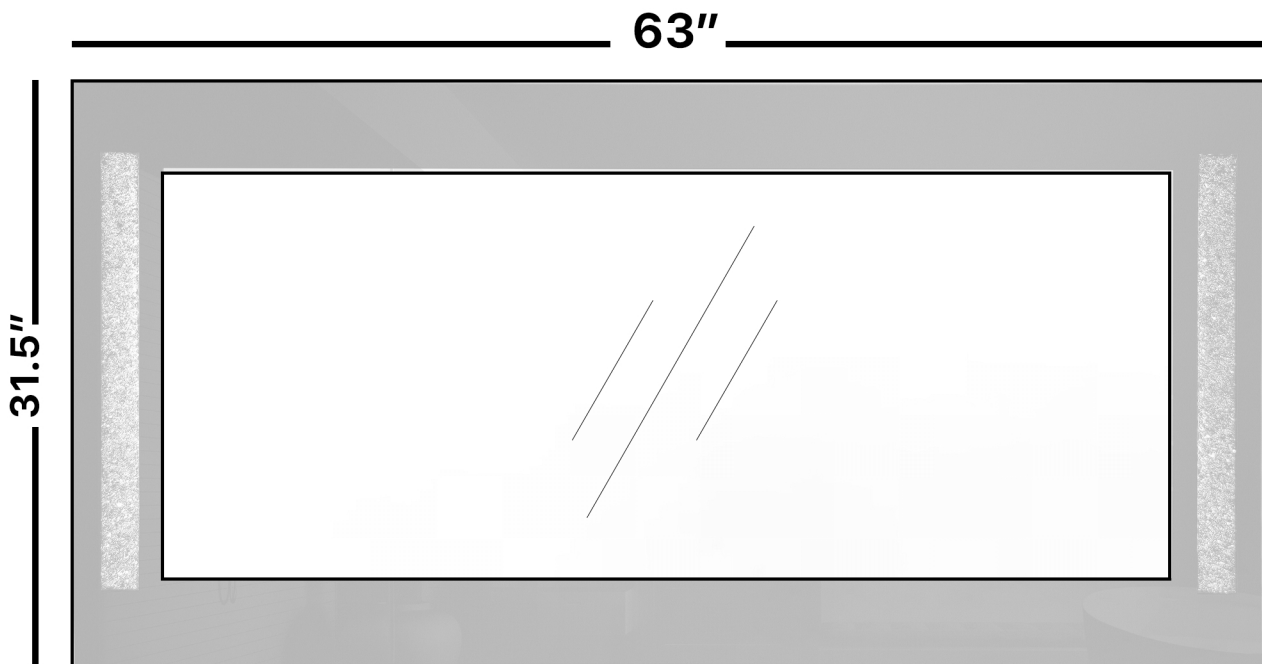

PRINCESS

Model: Princess Double
Category: Mirror
Material: Crystal
Dimensions: 63"(L) x 31.5"(H)
Depth: 1.1/4"

Description: Luxury LED lighted crystal bathroom mirror in vetro grey and silver finish

*Numbers are in inches

SCHEDA MONTAGGIO ASSEMBLY INSTRUCTIONS

Wall Hanger

X2

Wall Anchor

X2

Head Screw

X2

**1. Mount the wall-hangers on the wall,
the mirror can be horizontal or vertical hanging.**

2. Wiring and power connection.

3. Hang the mirror on the wall-hangers.