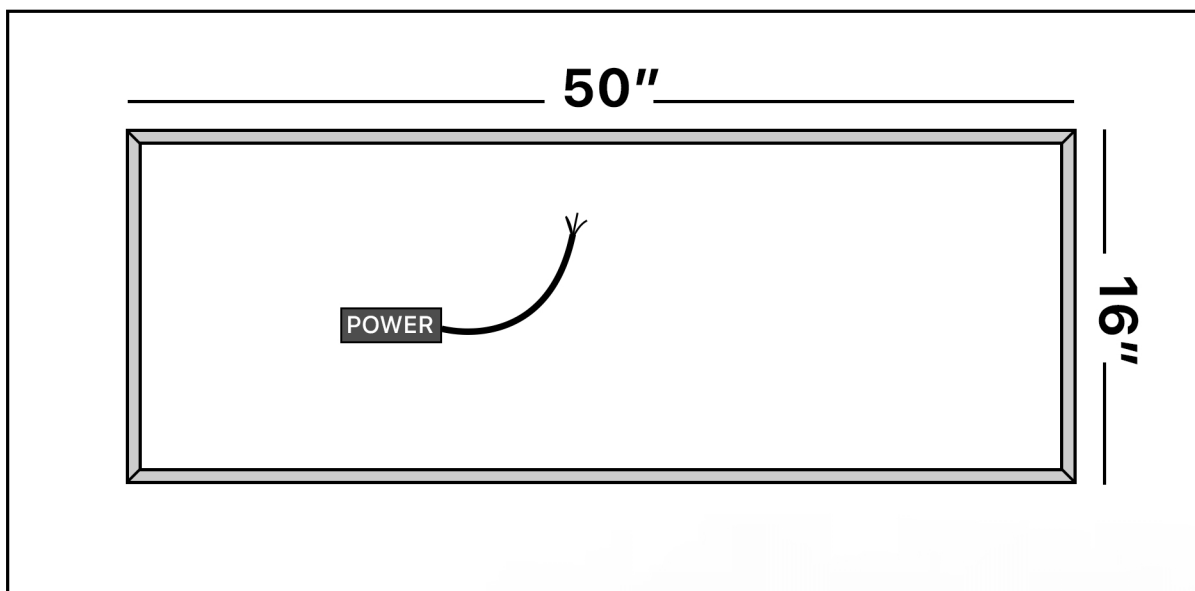

PRINCESS

Model: Princess Double
Category: Mirror
Material: Crystal
Dimensions: 63"(L) x 31.5"(H)
Depth: 1.1/4"

Description: Luxury LED lighted crystal bathroom mirror in vetro grey and silver finish

*Numbers are in inches

SCHEDA MONTAGGIO ASSEMBLY INSTRUCTIONS

Wall Hanger

X2

Wall Anchor

X2

Head Screw

X2

**1. Mount the wall-hangers on the wall,
the mirror can be horizontal or vertical hanging.**