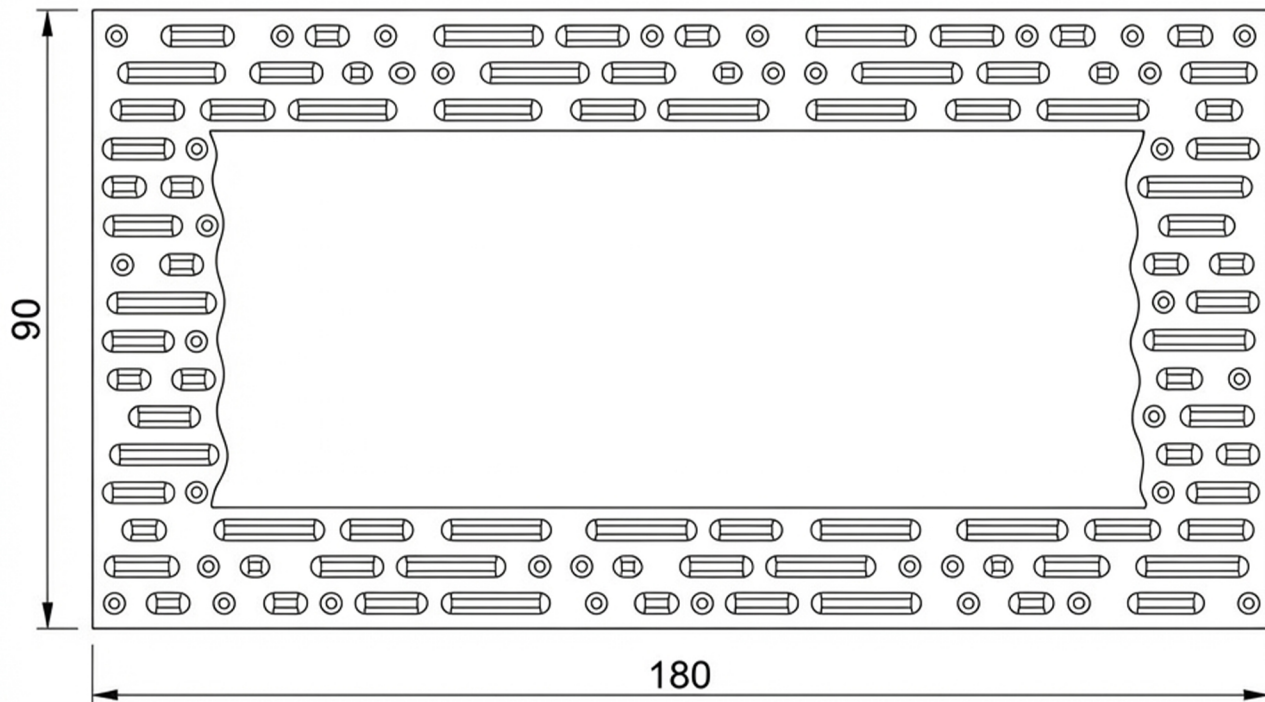

PIOVERE

Category: Mirror

Material: Glass

Dimensions: 70.8"(L) x 35.4"(W)

Technical Data

*Numbers are in centimeters