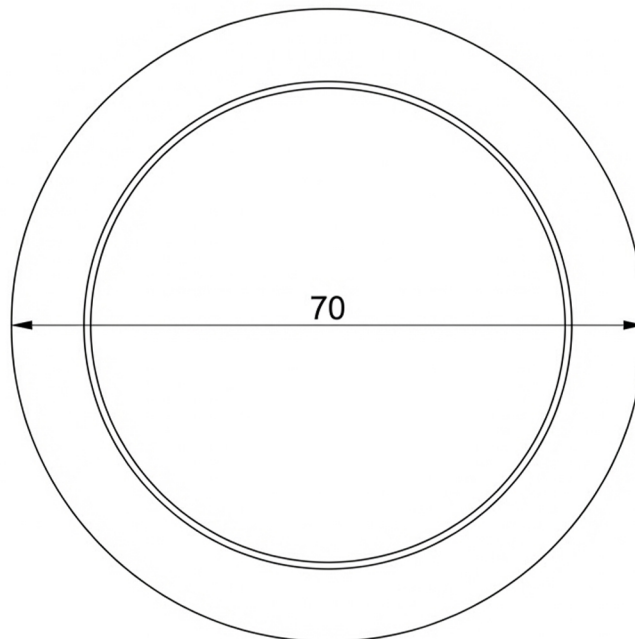

RO70

Category: Mirror

Material: Murano Glass

Dimensions: 27.5" (L) x 27.5" (W)

Technical Data

*Numbers are in centimeters