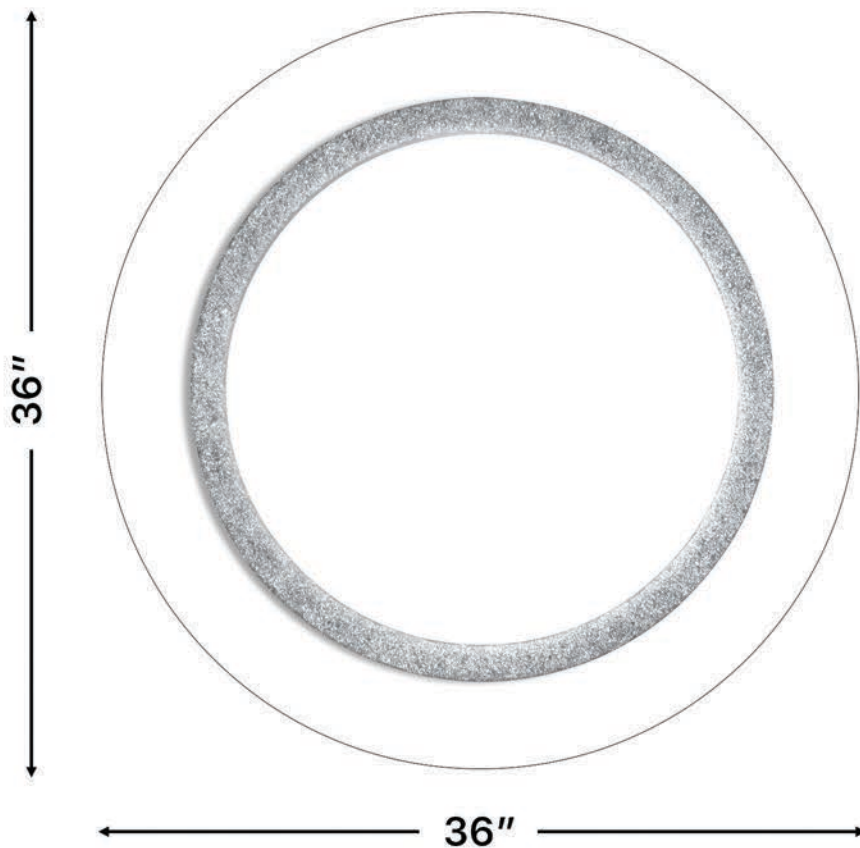

ROT LED

Category: Mirror

Material: Murano Glass

Dimensions: 36" (L) x 36" (W)

Colors:

Ice

Technical Data

*Numbers are in inches