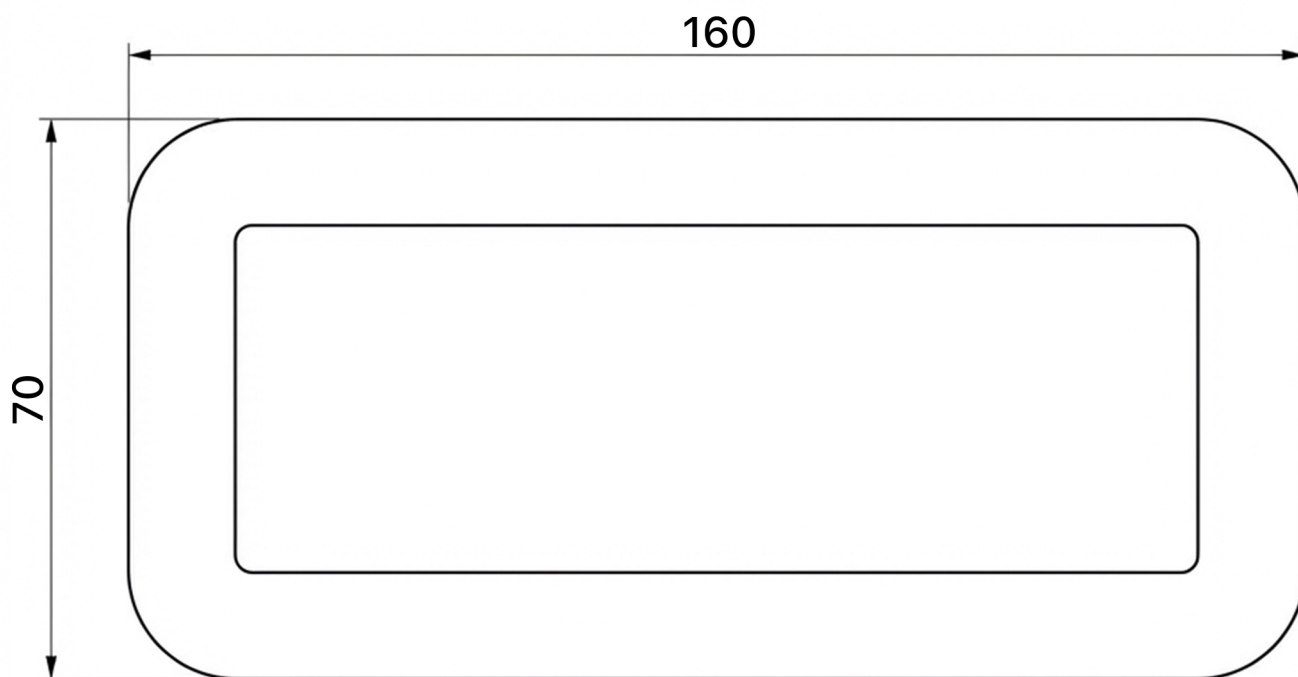

OCEANO

Category: Mirror

Material: Resin and Glass

Dimensions: 63"(L) x 27.6"(W)

Technical Data

*Numbers are in centimeters