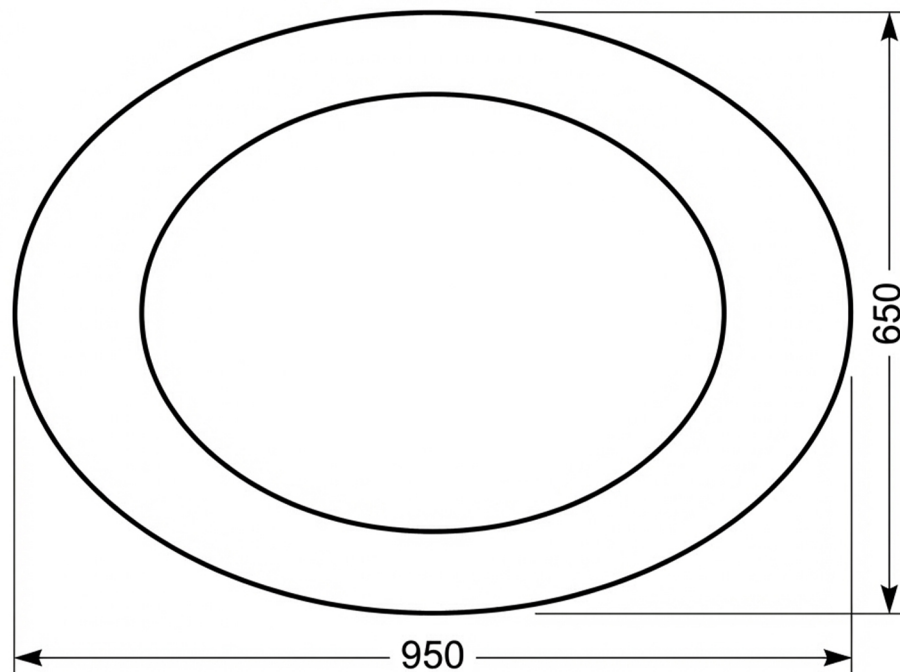

SPECCHIO

Category: Mirror

Material: Murano Glass

Dimensions: 37.4" (L) x 25.5" (W)

Technical Data

*Numbers are in millimeters