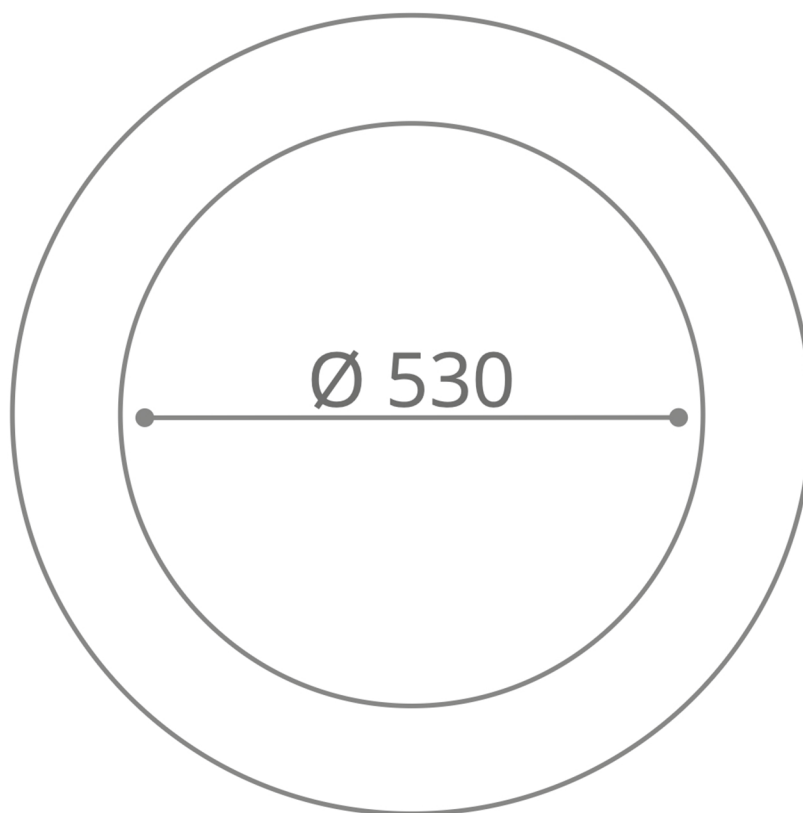

# TONDO

**Category:** Mirror

**Material:** Glass

**Dimensions:** 27.5" (L) x 27.5" (W)

## Technical Data

Ø 700

\*Numbers are in millimeters