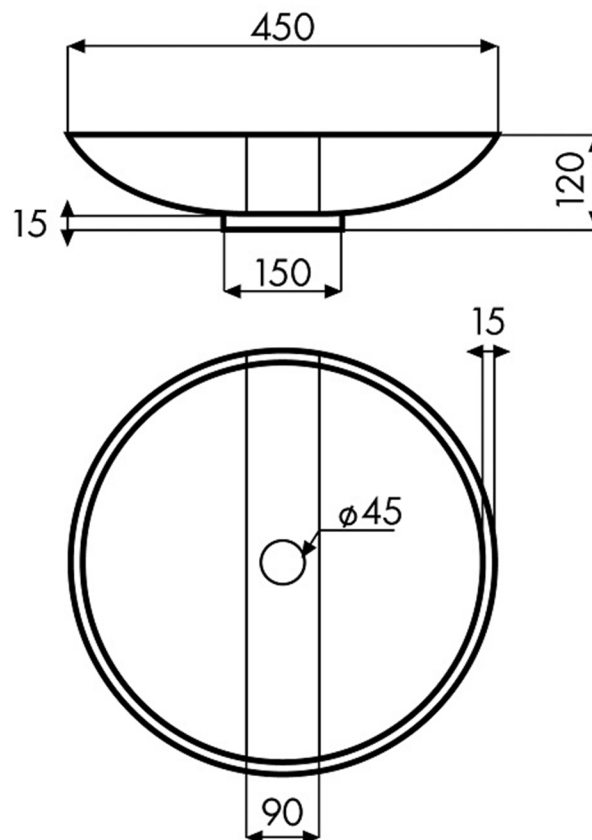

Coplato

Model: Coplato

Category: Bathroom Sink

Material: Natural Stone

Dimensions:

18" (L) x 18" (W) x 5" (D)

Description: Luxury bathroom sink in beige finish.

*Numbers are in millimeters