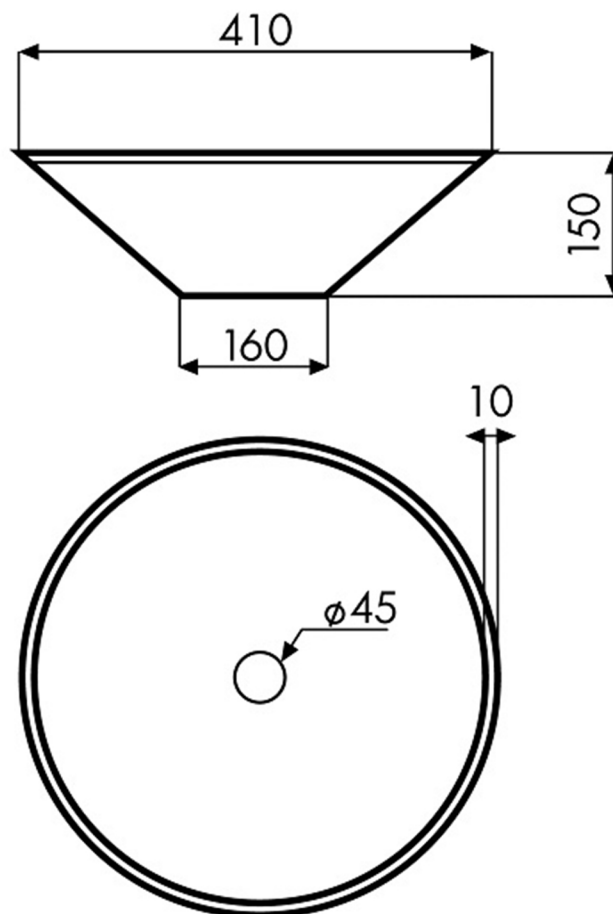

Duotono B

Model: Duotono B

Category: Bathroom Sink

Material: Natural Stone

Dimensions:

16''(L) x 16''(W) x 6''(D)

Description: Luxury bathroom sink in beige finish.

*Numbers are in millimeters