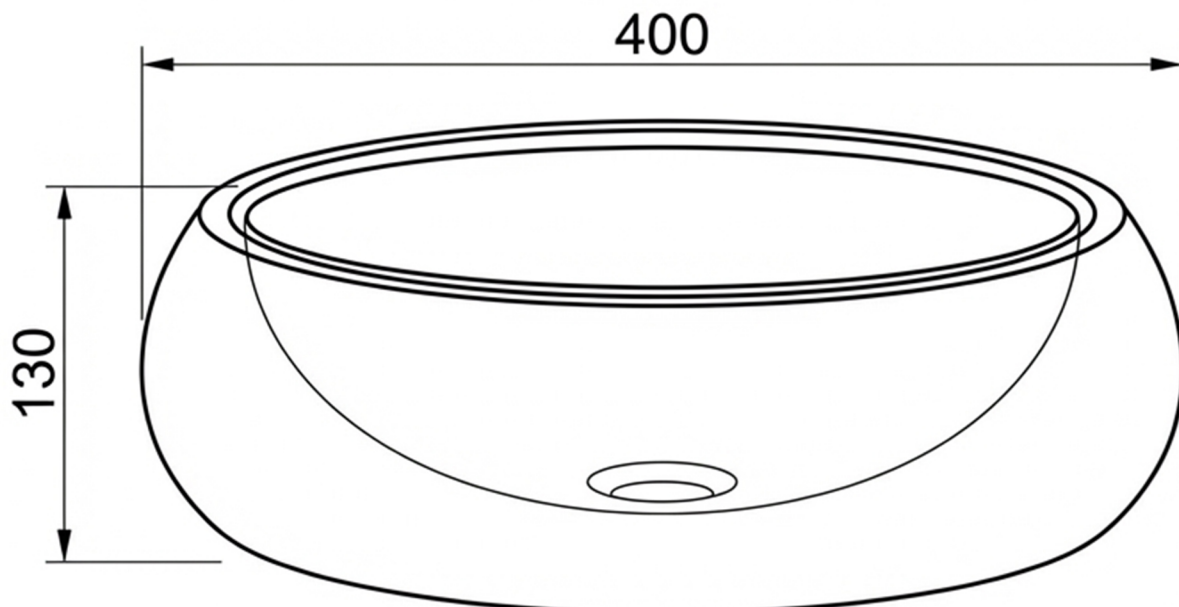

NATURAL STONE

Category: Bathroom Sink

Material: Natural Stone

Dimensions:

15.7" (L) x 15.7" (W) x 5.1" (H)

Overflow: No

Technical Data

*Numbers are in millimeters