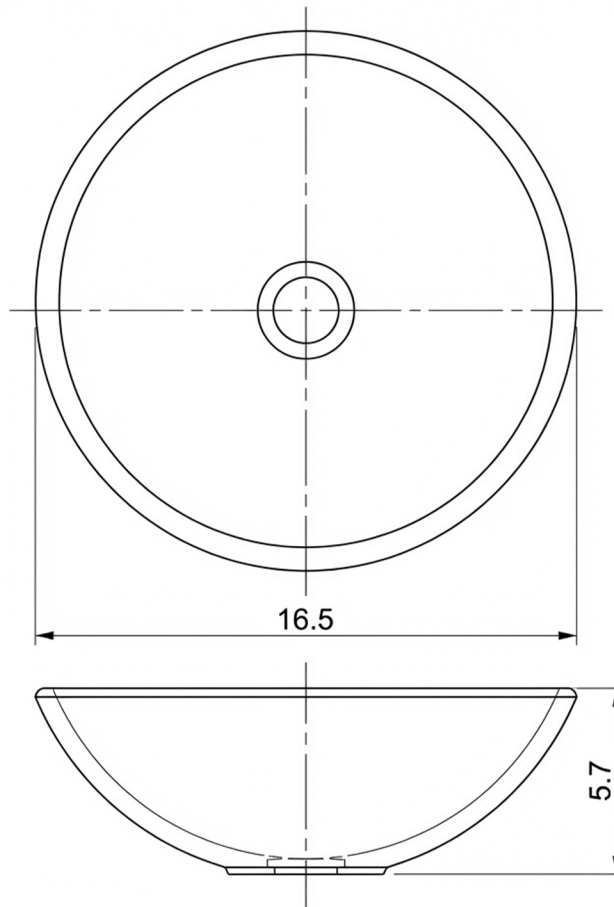

ORF ROUND

Category: Bathroom Sink

Material: Resin and Glass

Dimensions:

16.5"(L) x 16.5"(W) x 5.7"(H)

Overflow: No

Technical Data

*Numbers are in inches