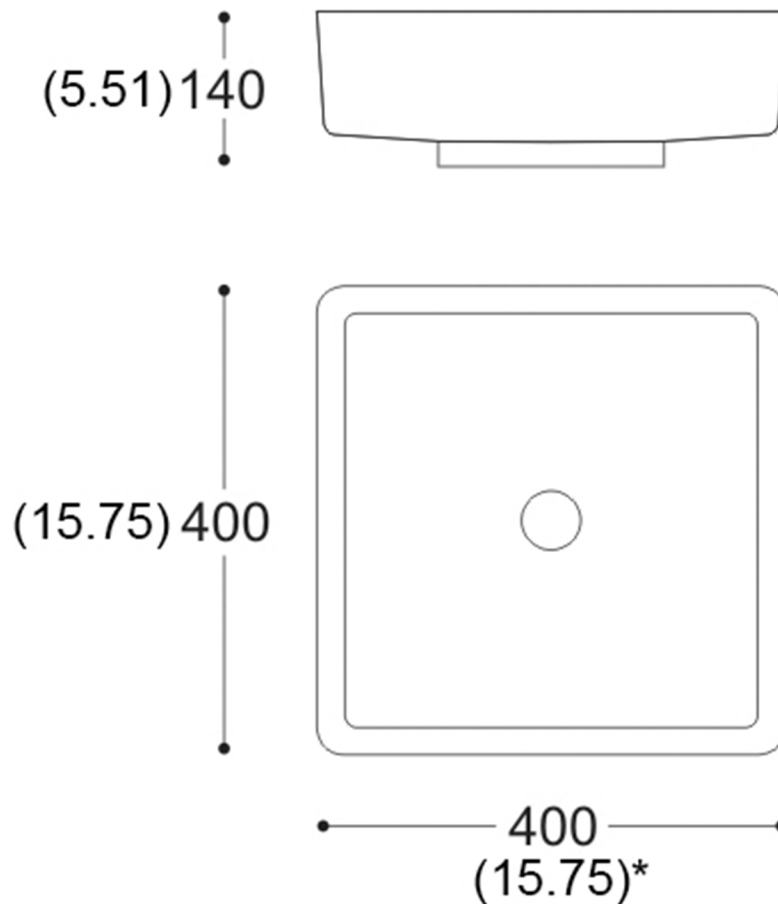

PERT FOUR LUX

Model: PERT FOUR LUX
Category: Bathroom Sink
Material: Polymer (Pert)
Dimensions: 15.7"(L) x 15.7"(W) x 5.5"(D)

Description: Luxury bathroom sink in silver leaf finish.

*Numbers in parenthesis are in inches