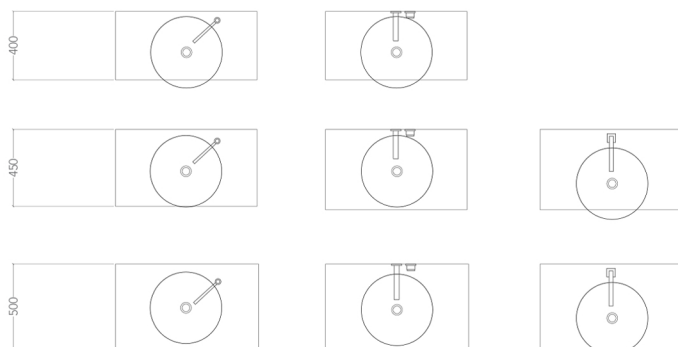

VISIONE

Category: Bathroom Sink

Material: Pert/Acrylic

Dimensions:

16.1" (L) x 16.1" (W) x 5.1" (H)

Overflow: No

Technical Data

POSIZIONE RUBINETTERIA E LAVABO TAP AND SINK POSITIONING

FORO SUL PIANO DI APPOGGIO HOLE ON THE TOP

*Numbers are in millimeters