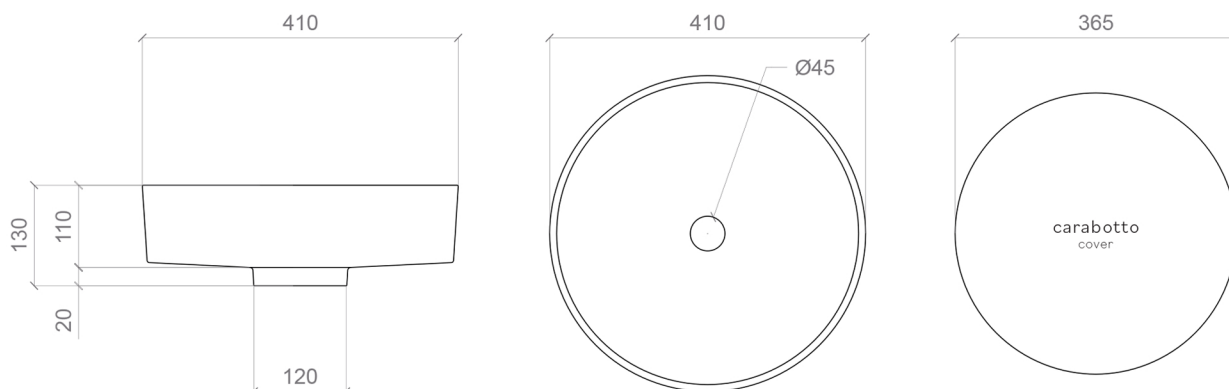

VISIONE

Category: Bathroom Sink

Material: Pert/Acrylic

Dimensions:

16.1" (L) x 16.1" (W) x 5.1" (H)

Overflow: No

Technical Data

POSIZIONE RUBINETTERIA E LAVABO TAP AND SINK POSITIONING

FORO SUL PIANO DI APPOGGIO HOLE ON THE TOP

*Numbers are in millimeters