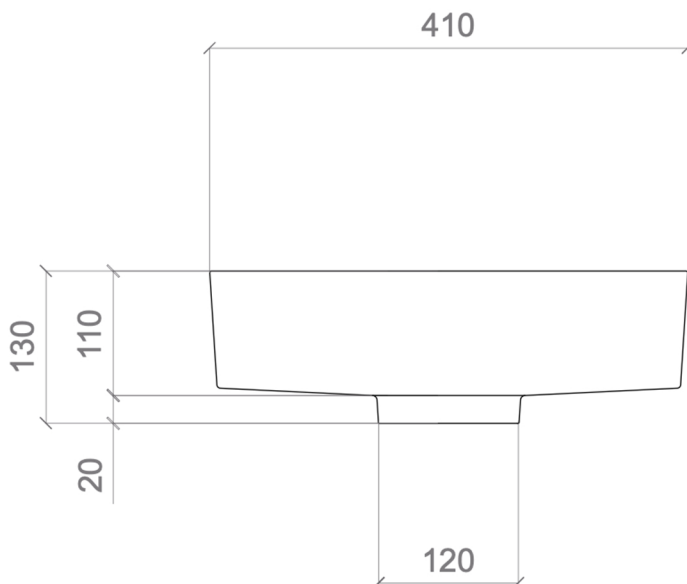

RHO LUX

Category: Bathroom Sink

Material: Pert/Acrylic

Dimensions:

16.1"(L) x 16.1"(W) x 5.1"(H)

Weight: ±4,65 kg

Hole Size: Ø45

Overflow: No

Colors:

Gold
Leaf

Silver
Leaf

Technical Data

*Numbers are in millimeters