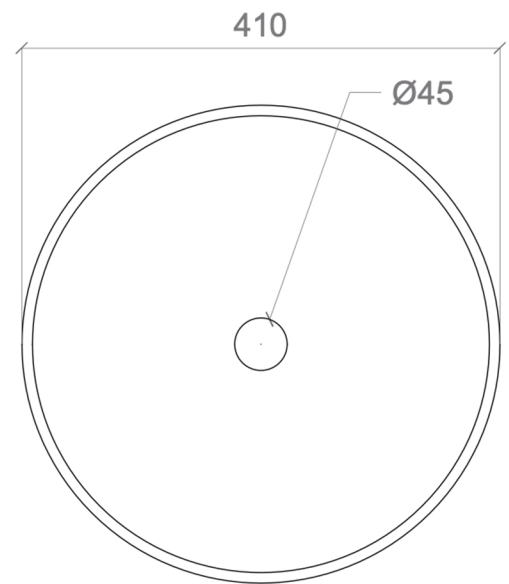

RHO LUX

Category: Bathroom Sink

Material: Pert/Acrylic

Dimensions:

16.1"(L) x 16.1"(W) x 5.1"(H)

Weight: ±4,65 kg

Hole Size: Ø45

Overflow: No

Colors:

Gold
Leaf

Silver
Leaf

Technical Data

*Numbers are in millimeters