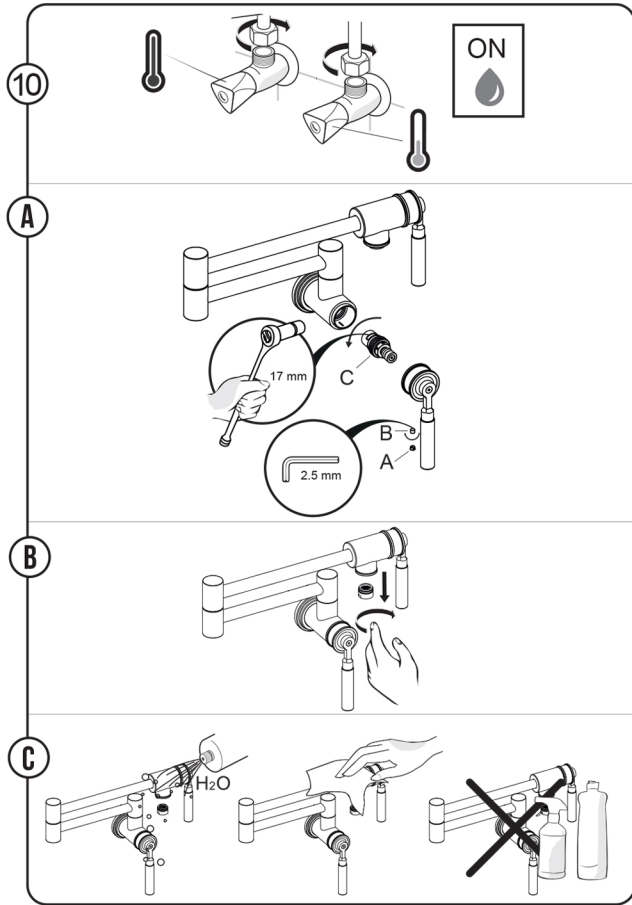

LA CUCINA

Category: Pot Filler
Material: Lead-Free Brass
Maximum Reach: 65" (499 mm)
Spout Reach: 54" (471 mm)
Overall Height: 83" (199 mm)
Wall Projection: 66" (93 mm)
Connection: G1/2"

Technical Data

*Numbers are in millimeters

IT | Istruzioni Di Montaggio
 GB | Assembly Instructions
 FR | Instructions de montage
 DE | Montageanleitung
 ES | Instrucciones de montaje

ISO0109400