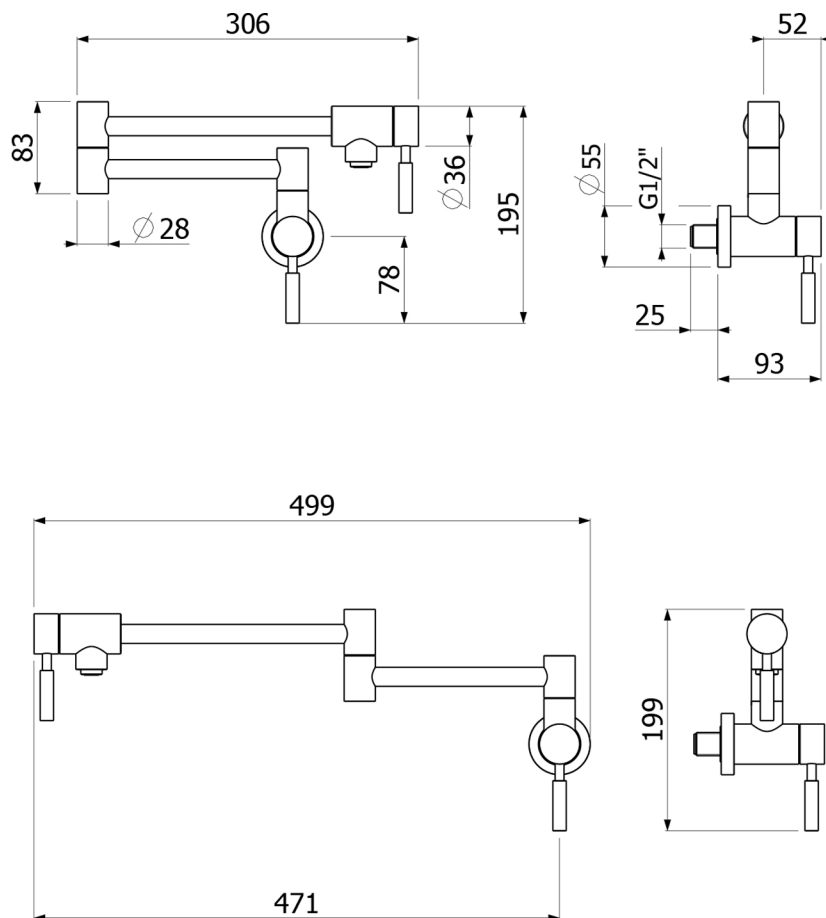

LA CUCINA

Category: Pot Filler
Material: Lead-Free Brass
Maximum Reach: 65" (499 mm)
Spout Reach: 54" (471 mm)
Overall Height: 83" (199 mm)
Wall Projection: 66" (93 mm)
Connection: G1/2"

Technical Data

*Numbers are in millimeters

IT | Istruzioni Di Montaggio
 GB | Assembly Instructions
 FR | Instructions de montage
 DE | Montageanleitung
 ES | Instrucciones de montaje

ISO0109400