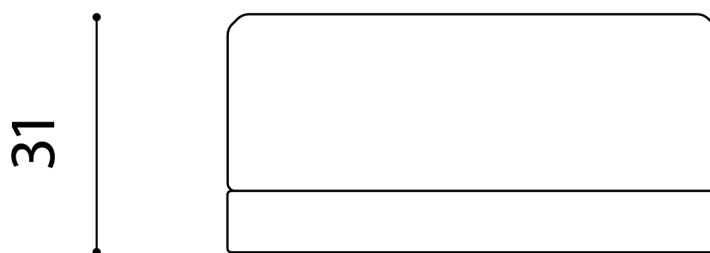

FIORE

Category: Knob

Material: Crystal/Brass

Dimensions: 2.5"(L) x 2.5"(W) x 1.2"(H)

Ø 64

31

*Numbers are in millimeters