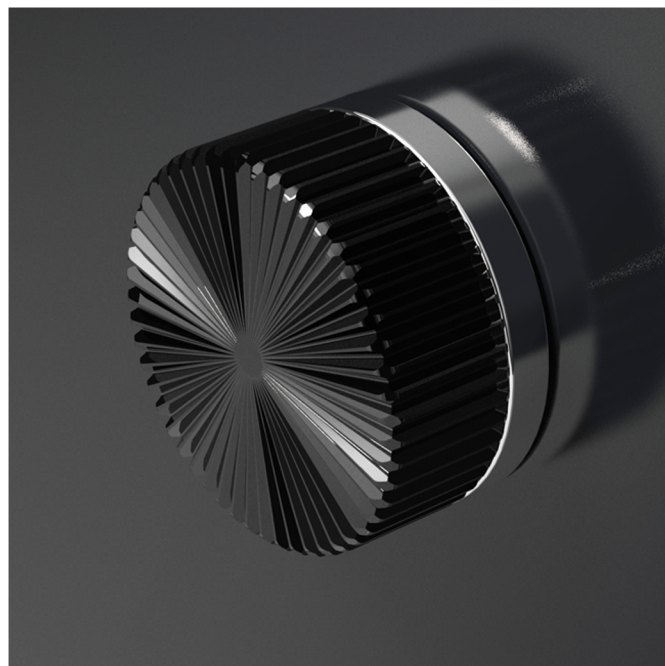

FIORE

Category: Knob

Material: Crystal/Brass

Dimensions: 2.5"(L) x 2.5"(W) x 1.2"(H)

Ø 64

31

*Numbers are in millimeters