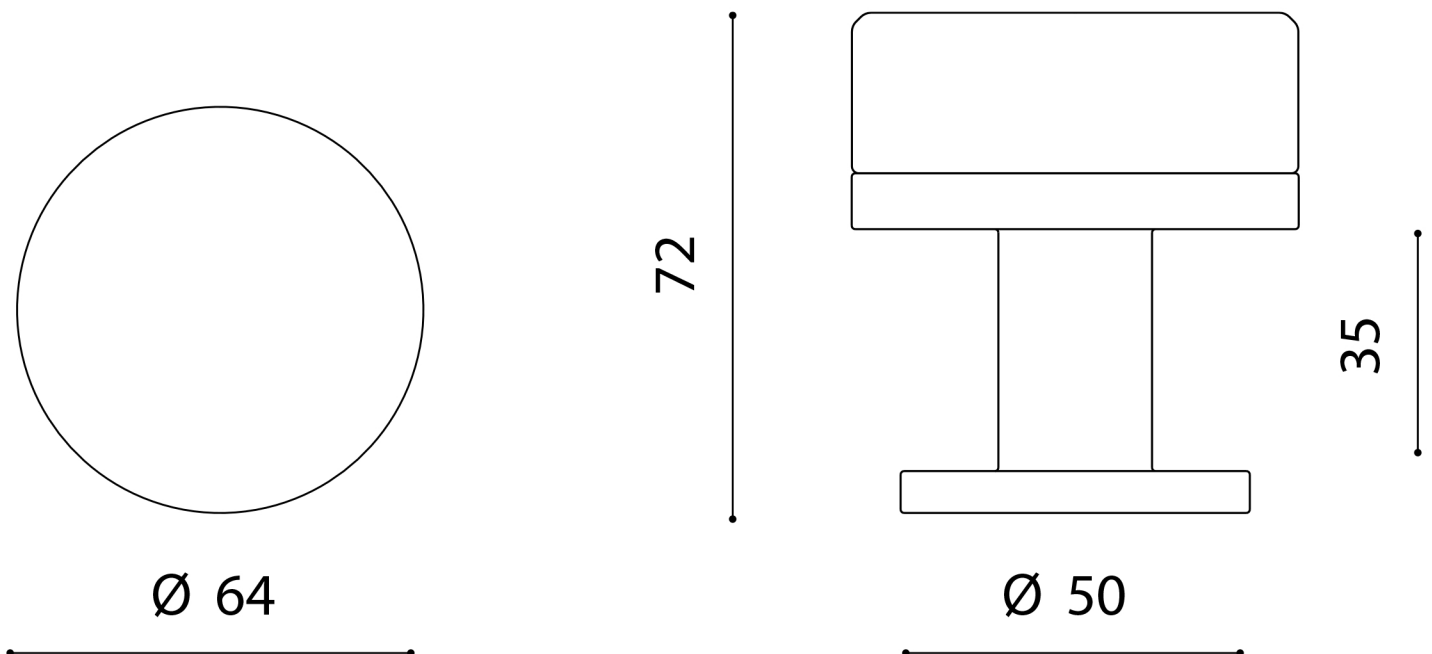

FIORE XL

Category: Knob

Material: Crystal/Brass

Dimensions: 2.5"(L) x 2.5"(W) x 2.8"(H)

*Numbers are in millimeters