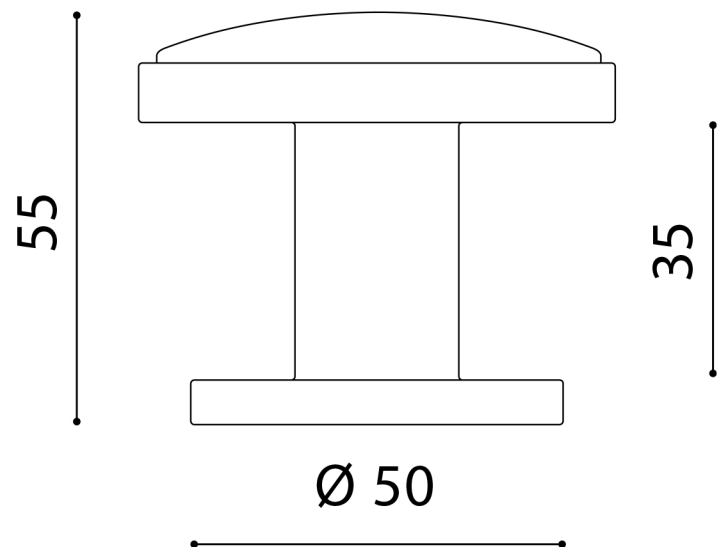

PELLE

Category: Knob

Material: Leather/Brass

Dimensions: 2.6"(L) x 2.6"(W) x 2.1(H)

*Numbers are in millimeters