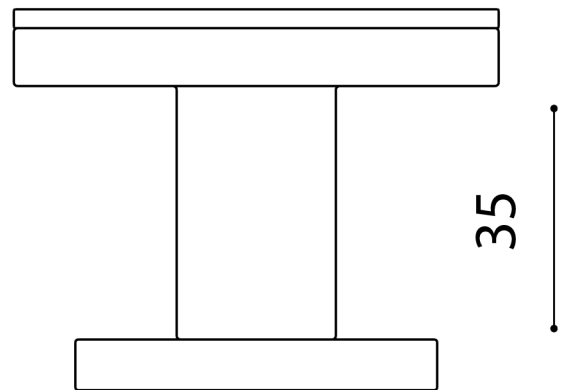

PEARL XL

Category: Knob

Material: Mother of Pearl/Brass

Dimensions: 2.6"(L) x 2.6"(W) x 2"(H)

Ø 67

53

35

Ø 50