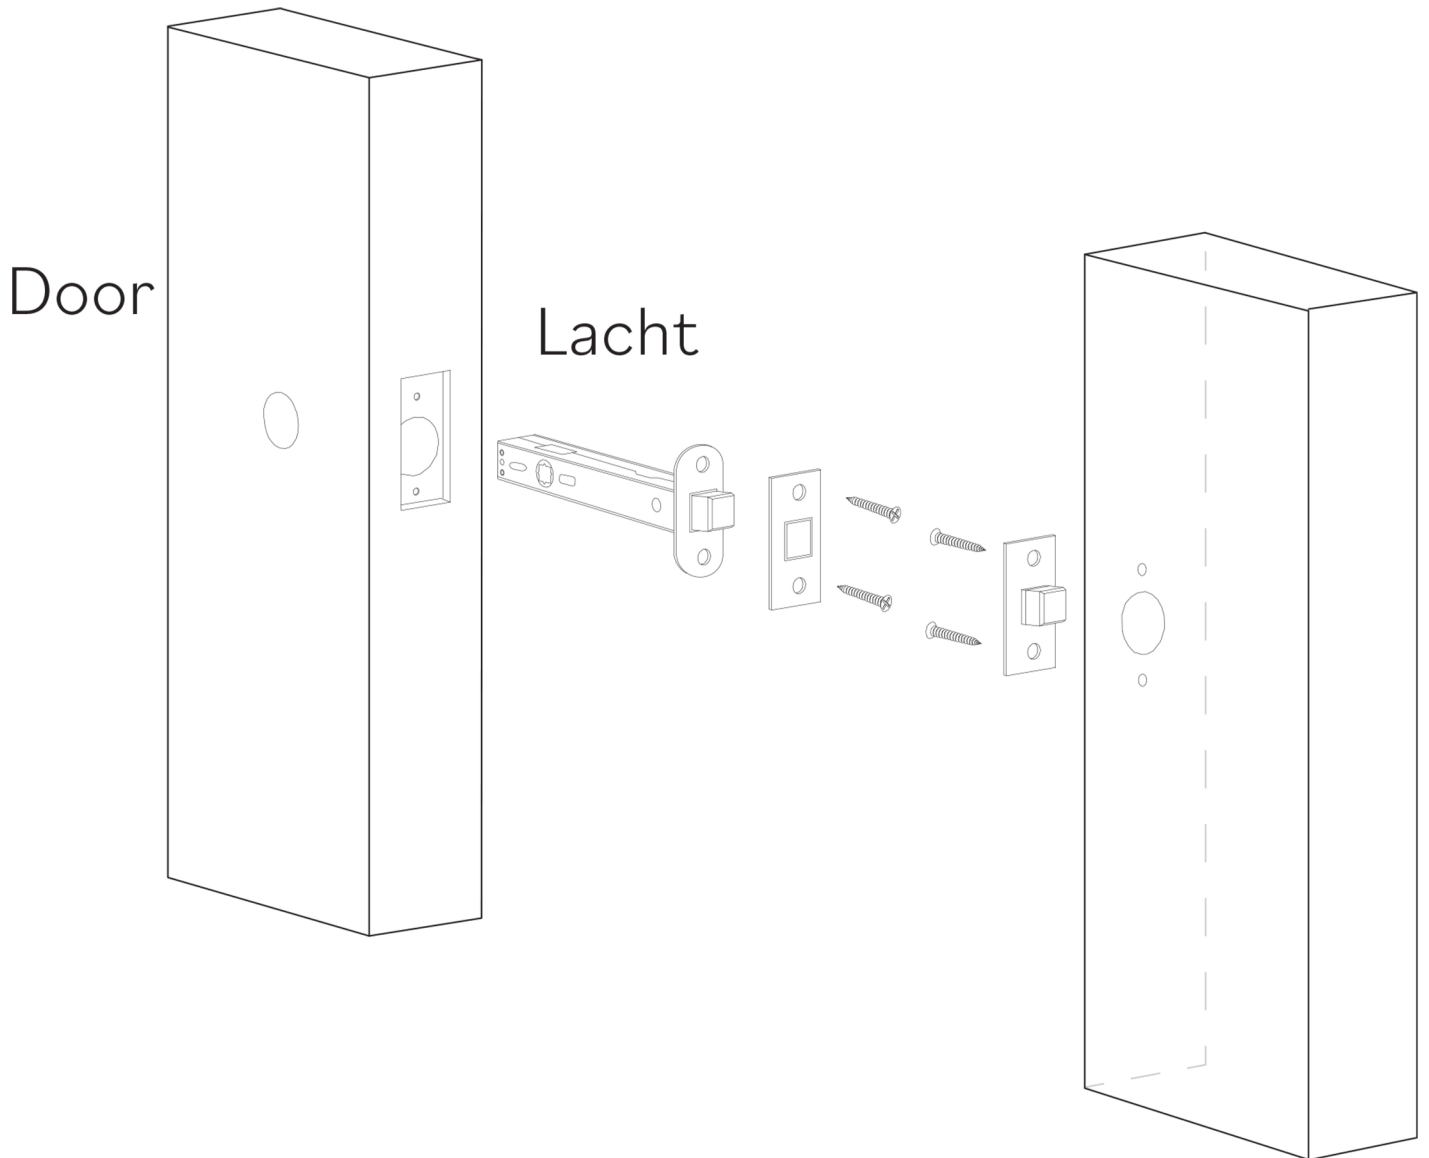

PEARL XL

Category: Knob

Material: Mother of Pearl/Brass

Dimensions: 2.6"(L) x 2.6"(W) x 2"(H)

Ø 67

53

35

Ø 50

*Numbers are in millimeters

ASSEMBLY INSTRUCTIONS

PASSAGE

ASSEMBLY INSTRUCTIONS PASSAGE WC

DOUBLE INSTALLATION

1 for the handle
1 for the doorcam