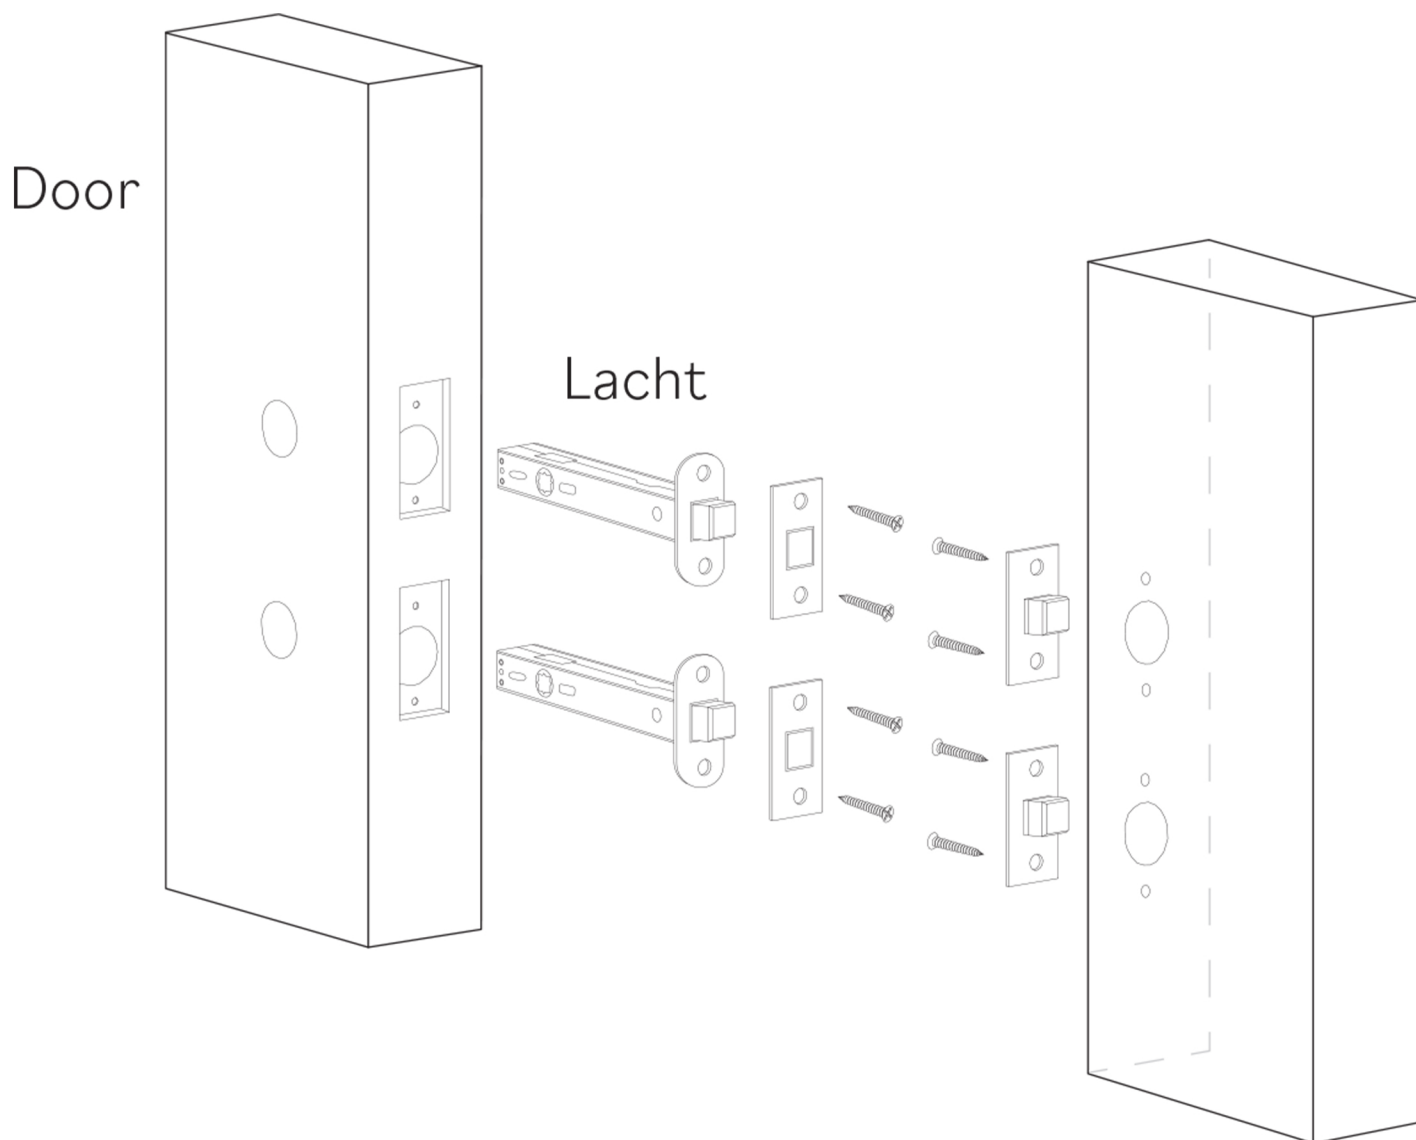

PEARL XL

Category: Knob

Material: Mother of Pearl/Brass

Dimensions: 2.6"(L) x 2.6"(W) x 2"(H)

Ø 67

53

35

Ø 50

*Numbers are in millimeters

ASSEMBLY INSTRUCTIONS

PASSAGE

ASSEMBLY INSTRUCTIONS PASSAGE WC

DOUBLE INSTALLATION

1 for the handle
1 for the doorcam