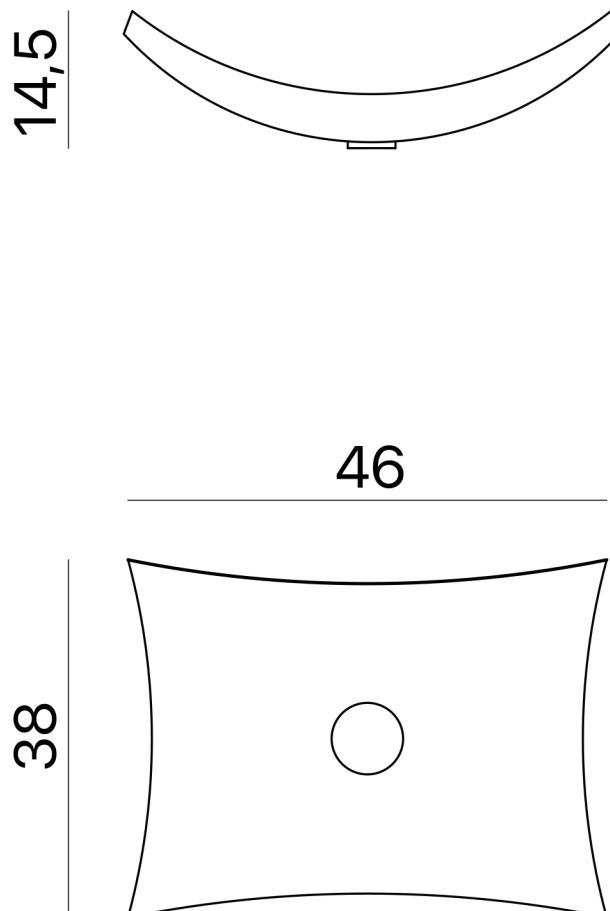

RAKOS

Category: Bathroom Sink

Material: Tempered glass

Dimensions:

18.1" (L) x 14.9" (W) x 5.7" (H)

Overflow: No

Technical Data

*Numbers are in centimeters