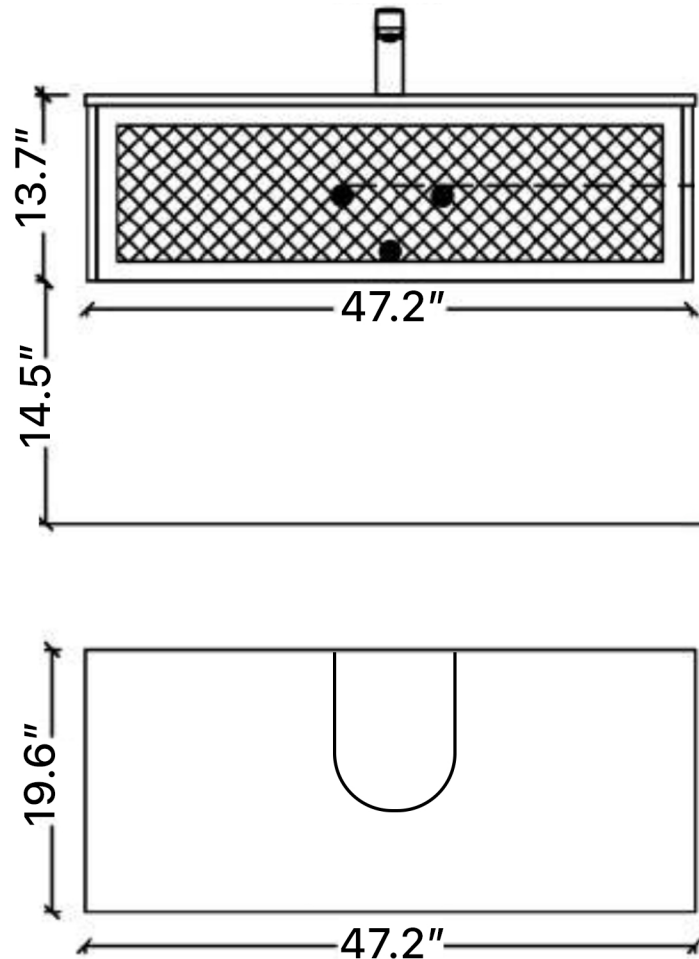

# SGR120

**Category:** Bathroom Vanity

**Material:** Wood

**Dimensions:**

47.2"(L) x 19.6"(W) x 13.7"(H)

**Colors:**

Smoke  
Grid Glass

## Technical Data

\*Numbers are in inches