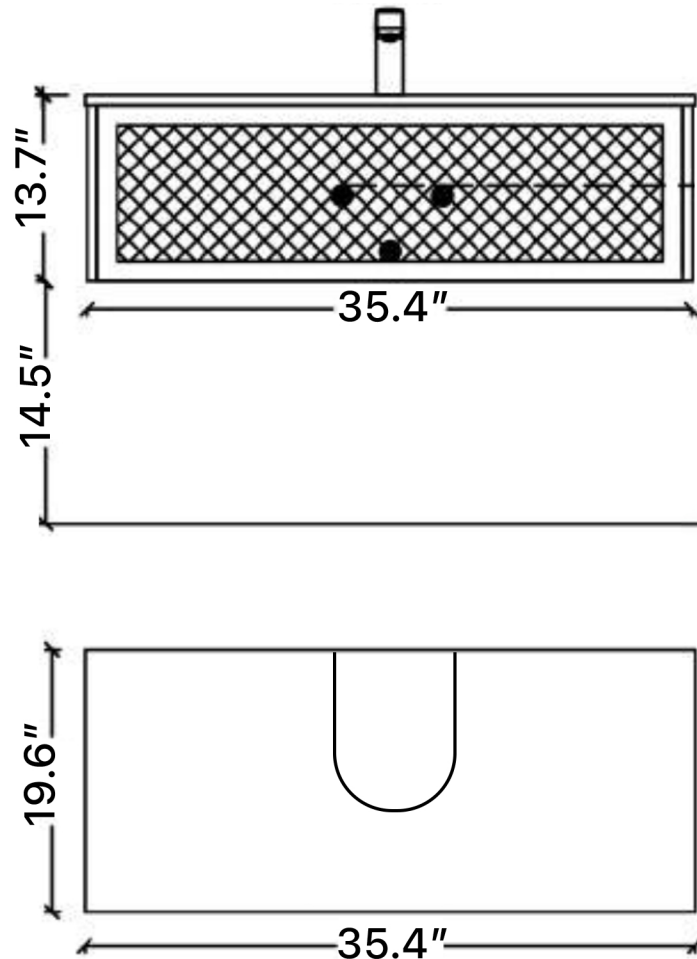

SGR90

Category: Bathroom Vanity

Material: Wood

Dimensions:

35.4"(L) x 19.6"(W) x 13.7"(H)

Colors:

Smoke
Grid Glass

Technical Data

*Numbers are in inches