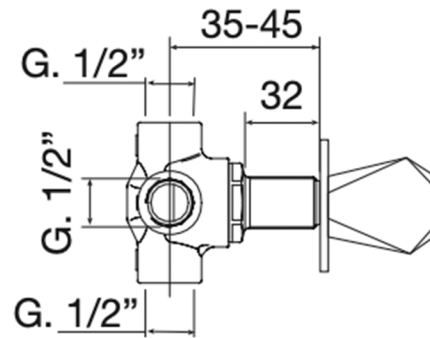

False ceiling 550x400mm showerhead with 2 functions: rainfall and waterfall. Install with a 2-way mixer.

Built-in diverter 3 ways

Built-in shower mixer

Square wall outlet 1/2"- 1/2"

Flexible hose 1,70 m pv