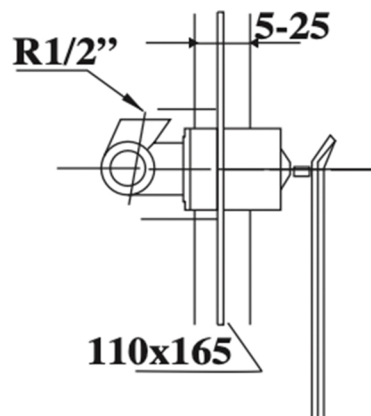

False ceiling 550x400mm showerhead with 2 functions: rainfall and waterfall. Install with a 2-way mixer.

Built-in diverter 3 ways

Built-in shower mixer

Square wall outlet 1/2"- 1/2"

Flexible hose 1,70 m pv