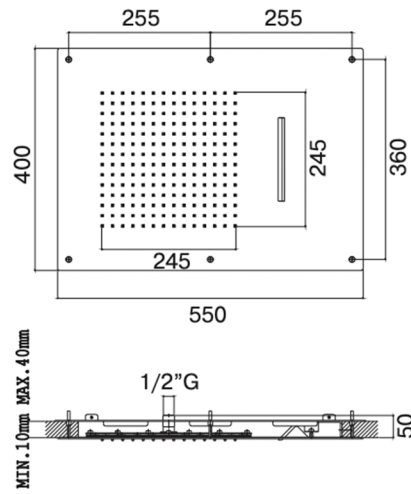

False ceiling 550x400mm showerhead with 2 functions: rainfall and waterfall. Install with a 2-way mixer.

Built-in diverter 3 ways

Built-in shower mixer

Square wall outlet 1/2"- 1/2"

Flexible hose 1,70 m pv

Hand shower

Shower sliding bar