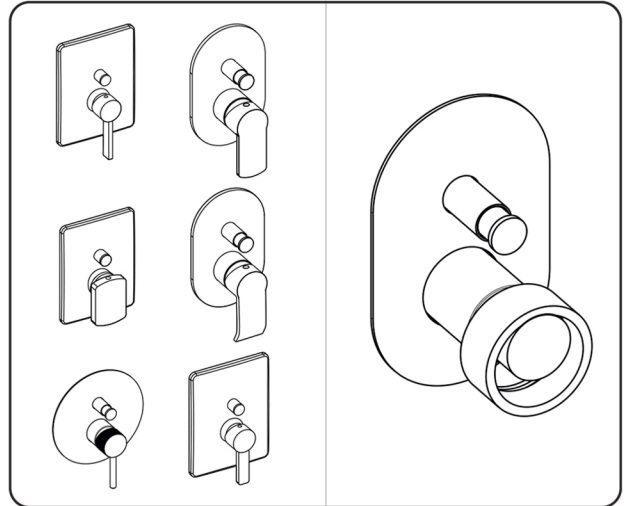

MaestroBath
Designed & Handmade in Italy

Scheda Montaggio / Assembly Instructions

Cambio cartuccia e/o deviatore | Cartridge and/or diverter change |
Changement de cartouche et inverser | Austausch Kartusche und/or umsteller |
Cambio de cartucho y/o desviador