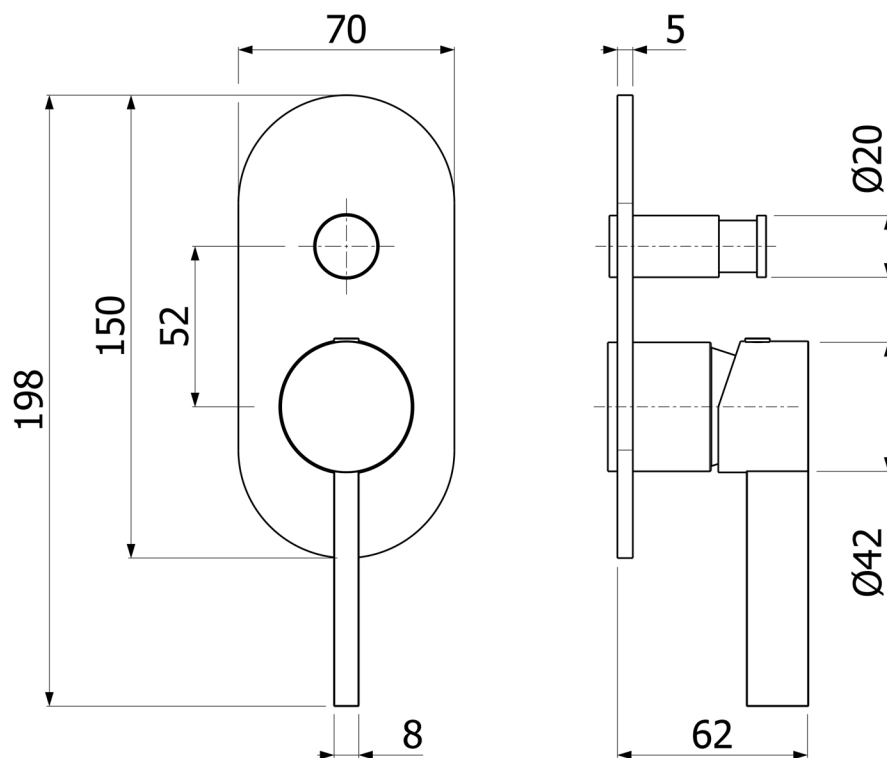

MOOI

Category: Shower System

Material: Brass

Dimensions: 7.7" (H) x 2.7" (W)

Technical Data

*Numbers are in millimeters

MaestroBath
Designed & Handmade in Italy

Scheda Montaggio / Assembly Instructions