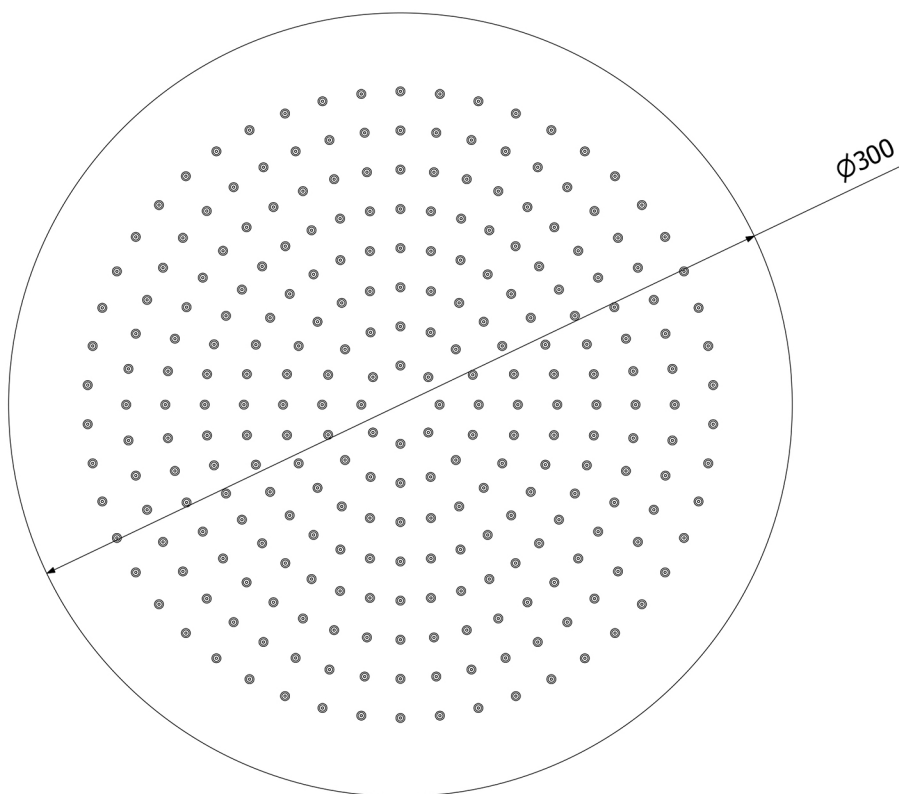

9MM ROUND BRASS SHOWER HEAD

Category: Shower Head

Material: Brass

Dimensions:

11.8" (L) x 11.8" (W) x 2.2" (H)

*Numbers are in millimeters