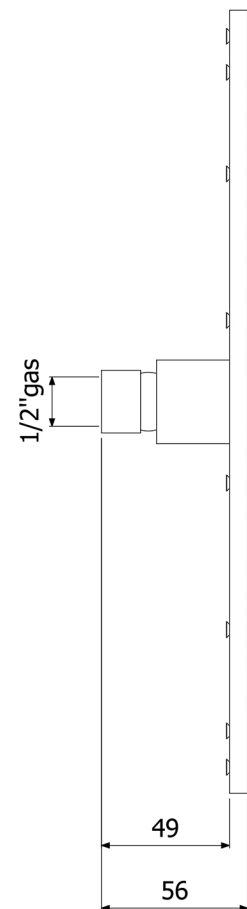

9MM ROUND BRASS SHOWER HEAD

Category: Shower Head

Material: Brass

Dimensions:

11.8" (L) x 11.8" (W) x 2.2" (H)

*Numbers are in millimeters