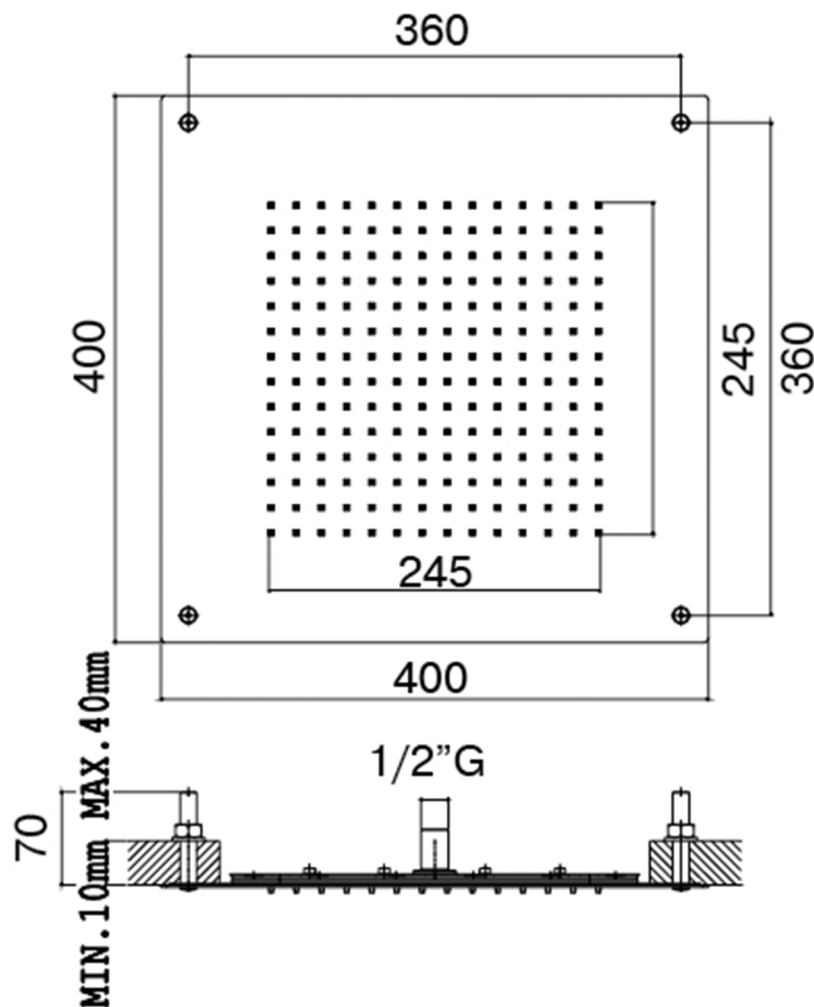

FALSE CEILING SHOWERHEAD 400X400 MM

Category: Shower Head
Material: Brass
Dimensions:
15.7"(L) x 15.7"(W)

*Numbers are in millimeters