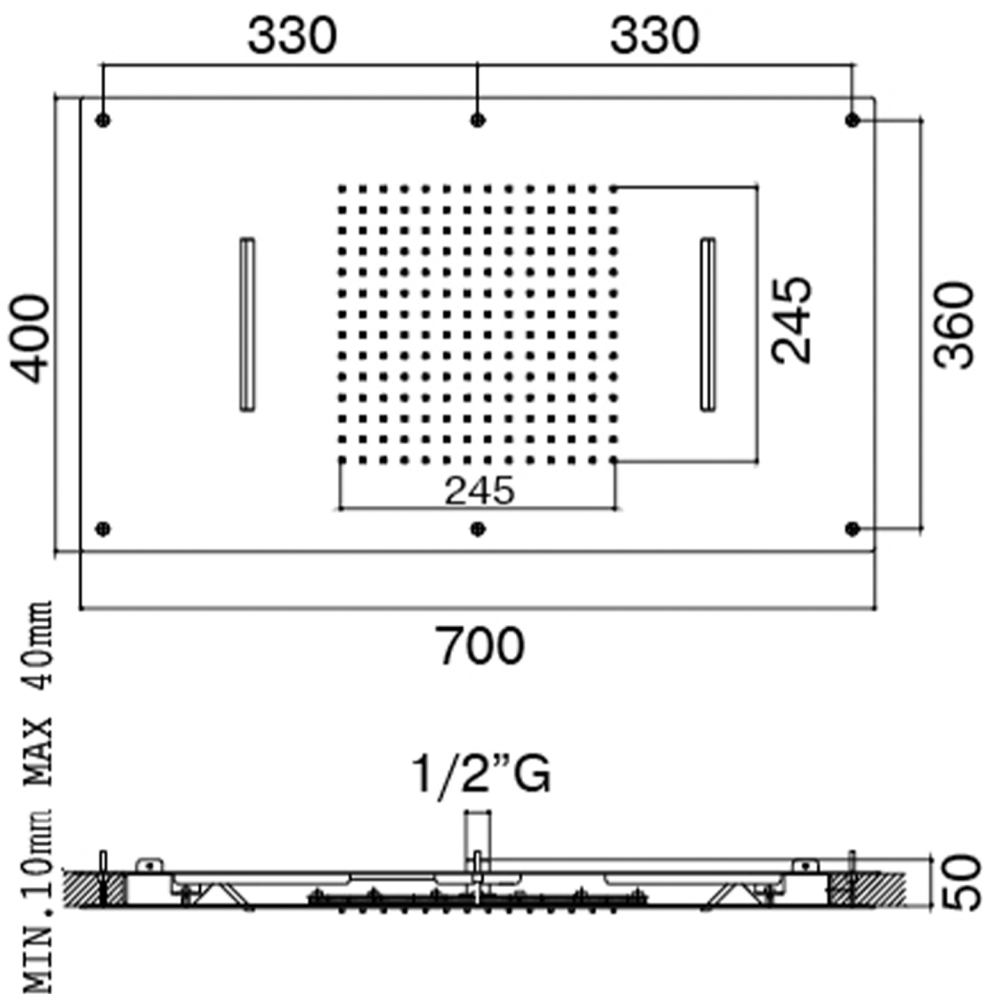

FALSE CEILING 700X400MM  
SHOWERHEAD WITH 2 FUNCTIONS:  
RAINFALL AND DOUBLE WATERFALL

INSTALL WITH A 2-WAY MIXER.

Category: Shower Head

Material: Brass

Dimensions:

27.5"(L) x 15.7"(W)

\*Numbers are in millimeters