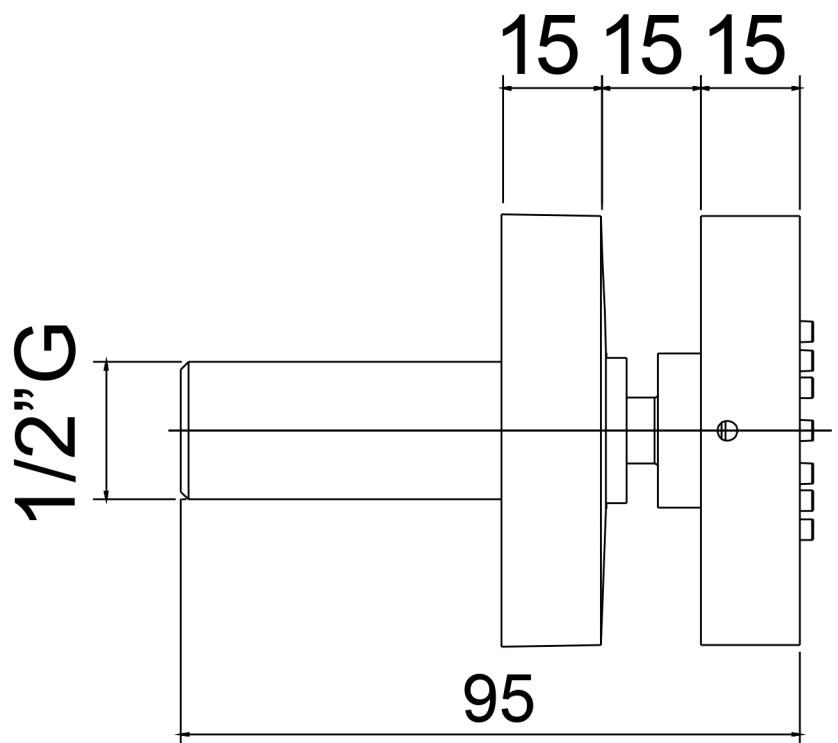

ORIENTABLE ROUND LATERAL  
BODY JET Ø 65 MM

Category: Body Jet

Material: Brass

Dimensions: 2.5"(L) x 2.5"(W)

\*Numbers are in millimeters