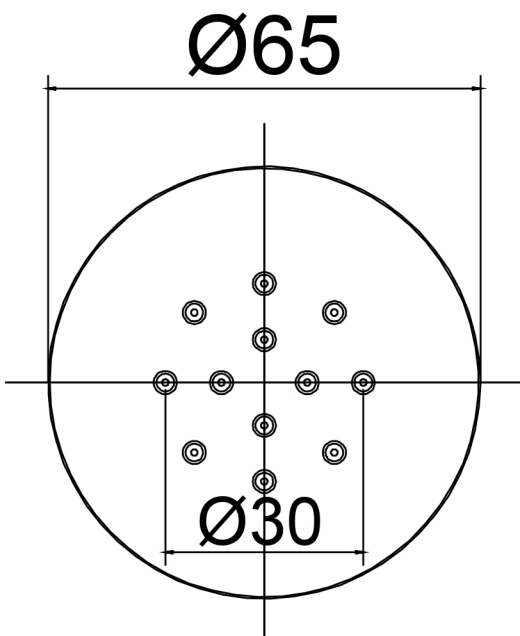

ORIENTABLE ROUND LATERAL  
BODY JET Ø 65 MM

Category: Body Jet

Material: Brass

Dimensions: 2.5"(L) x 2.5"(W)

\*Numbers are in millimeters