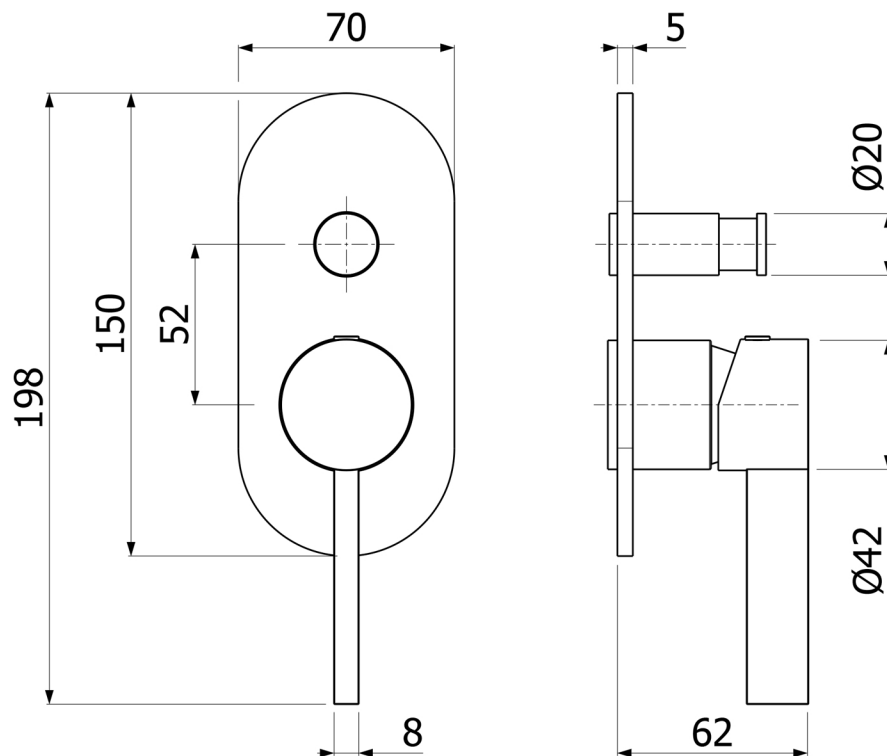

9MM ROUND BRASS SHOWER HEAD

Category: Shower Head

Material: Brass

Dimensions:

11.8" (L) x 11.8" (W) x 2.2" (H)

*Numbers are in millimeters

MOOI

Category: Shower System

Material: Brass

Dimensions: 7.7" (H) x 2.7" (W)

Technical Data

*Numbers are in millimeters

MaestroBath
Designed & Handmade in Italy

Scheda Montaggio / Assembly Instructions

Cambio cartuccia e/o deviatore | Cartridge and/or diverter change |
Changement de cartouche et inverser | Austausch Kartusche und/or umsteller |
Cambio de cartucho y/o desviador