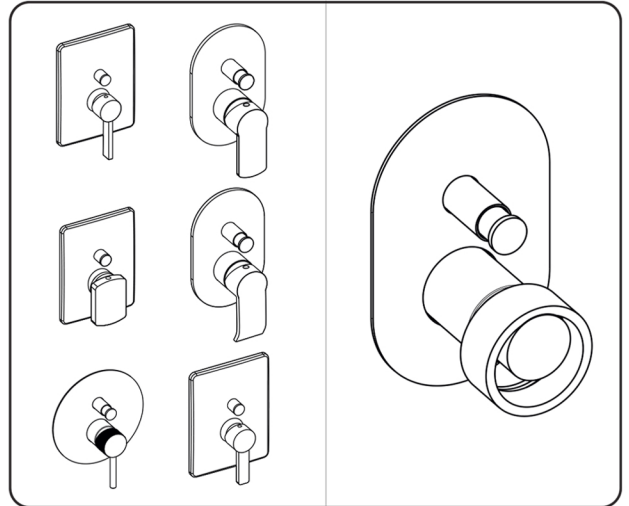

9MM ROUND BRASS SHOWER HEAD

Category: Shower Head

Material: Brass

Dimensions:

11.8" (L) x 11.8" (W) x 2.2" (H)

*Numbers are in millimeters

MOOI

Category: Shower System

Material: Brass

Dimensions: 7.7" (H) x 2.7" (W)

Technical Data

*Numbers are in millimeters

MaestroBath
Designed & Handmade in Italy

Scheda Montaggio / Assembly Instructions

Cambio cartuccia e/o deviatore | Cartridge and/or diverter change |
Changement de cartouche et inverser | Austausch Kartusche und/or umsteller |
Cambio de cartucho y/o desviador