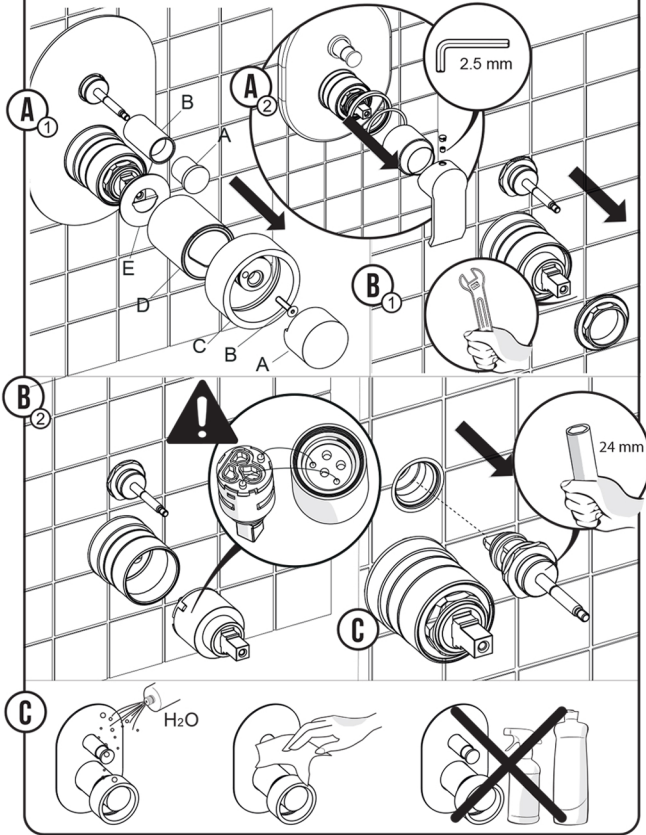

9MM ROUND BRASS SHOWER HEAD

Category: Shower Head

Material: Brass

Dimensions:

11.8" (L) x 11.8" (W) x 2.2" (H)

*Numbers are in millimeters

MOOI

Category: Shower System

Material: Brass

Dimensions: 7.7" (H) x 2.7" (W)

Technical Data

*Numbers are in millimeters

MaestroBath
Designed & Handmade in Italy

Scheda Montaggio / Assembly Instructions

Cambio cartuccia e/o deviatore | Cartridge and/or diverter change |
Changement de cartouche et inverser | Austausch Kartusche und/or umsteller |
Cambio de cartucho y/o desviador