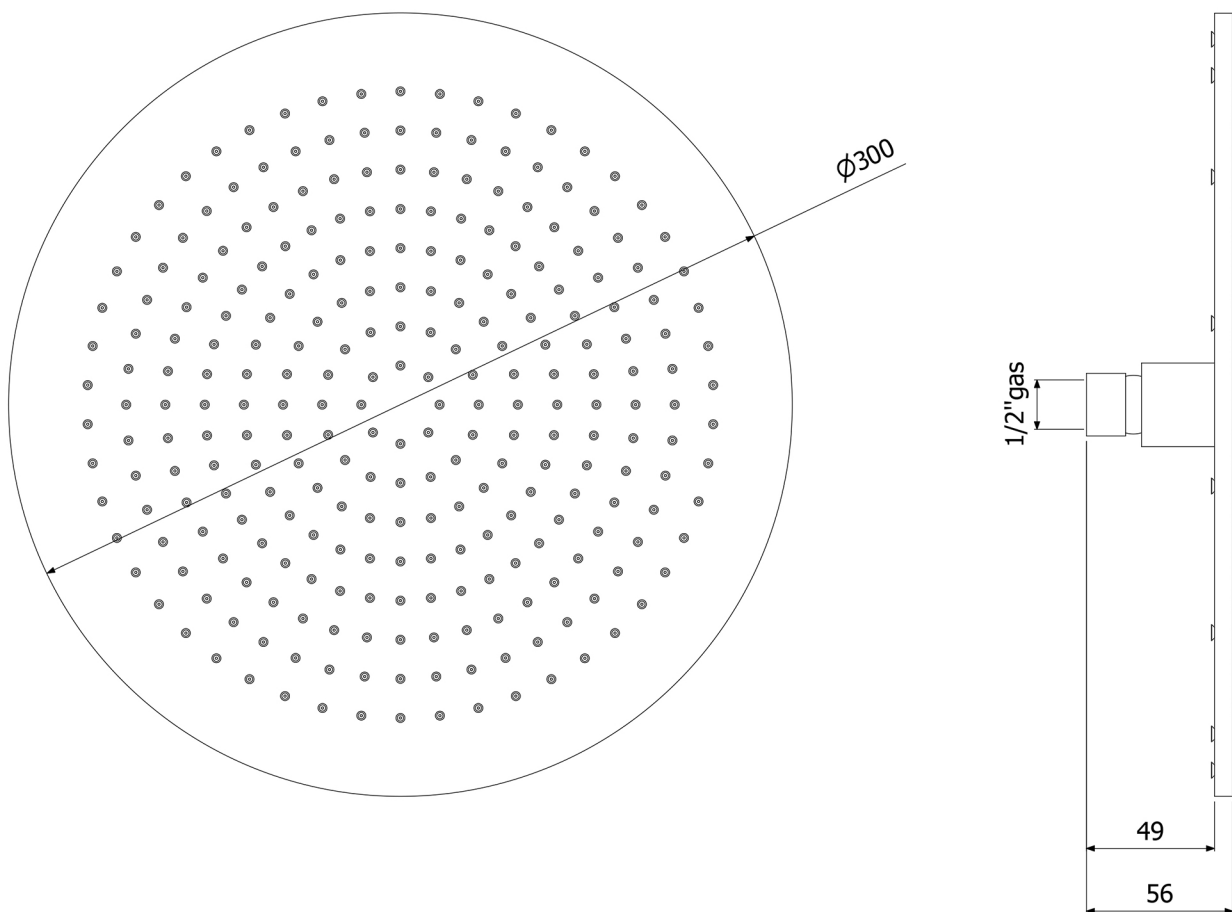

9MM ROUND BRASS SHOWER HEAD

Category: Shower Head

Material: Brass

Dimensions:

11.8" (L) x 11.8" (W) x 2.2" (H)

*Numbers are in millimeters

MOOI

Category: Shower System

Material: Brass

Dimensions: 7.7" (H) x 2.7" (W)

Technical Data

*Numbers are in millimeters

MaestroBath
Designed & Handmade in Italy

Scheda Montaggio / Assembly Instructions

Cambio cartuccia e/o deviatore | Cartridge and/or diverter change |
Changement de cartouche et inverser | Austausch Kartusche und/or umsteller |
Cambio de cartucho y/o desviador