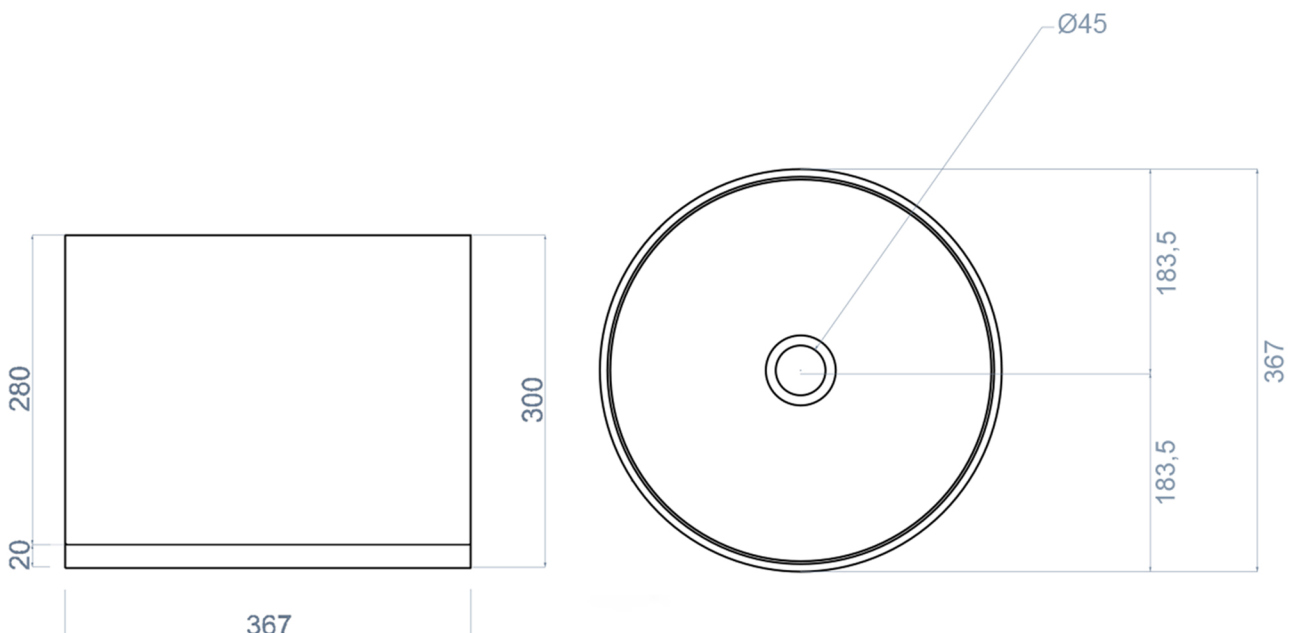

COSMOPOLITAN

Model: Cosmopolitan

Category: Bathroom Sink

Material: Carrara Marble

Dimensions:

14.4" (L) x 14.4" (W) x 11.8" (H)

Description: Luxury bathroom sink in white finish.

*Numbers are in millimeters