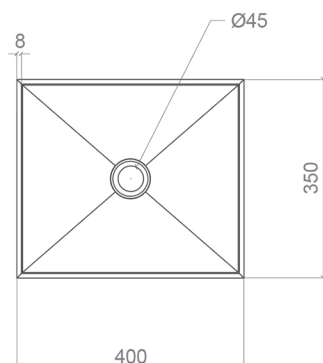

## COSMOPOLITAN

Model: Cosmopolitan

Category: Bathroom Sink

Material: Florence Glass

Dimensions:

15.7"(L) x 13.7"(W) x 35"(H)

Description: Luxury free standing bathroom sink in black finish.

\*Numbers are in millimeters