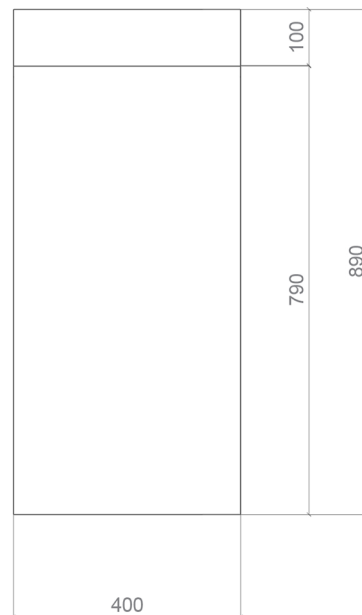

## COSMOPOLITAN

Model: Cosmopolitan

Category: Bathroom Sink

Material: Florence Glass

Dimensions:

15.7"(L) x 13.7"(W) x 35"(H)

Description: Luxury free standing bathroom sink in black finish.

\*Numbers are in millimeters