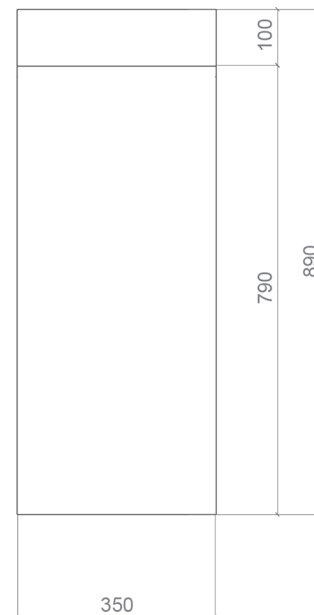

## COSMOPOLITAN

Model: Cosmopolitan

Category: Bathroom Sink

Material: Florence Glass

Dimensions:

15.7"(L) x 13.7"(W) x 35"(H)

Description: Luxury free standing bathroom sink in black finish.

\*Numbers are in millimeters