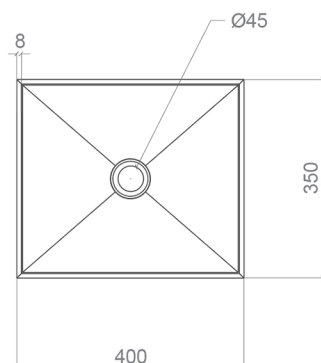

COSMOPOLITAN

Model: Cosmopolitan

Category: Bathroom Sink

Material: Florence Glass

Dimensions:

15.7"(L) x 13.7"(W) x 35"(H)

Description: Luxury free standing bathroom sink in white finish.

*Numbers are in millimeters