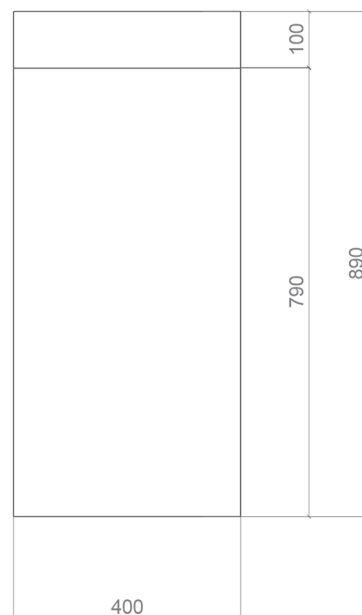

COSMOPOLITAN

Model: Cosmopolitan

Category: Bathroom Sink

Material: Florence Glass

Dimensions:

15.7"(L) x 13.7"(W) x 35"(H)

Description: Luxury free standing bathroom sink in white finish.

*Numbers are in millimeters