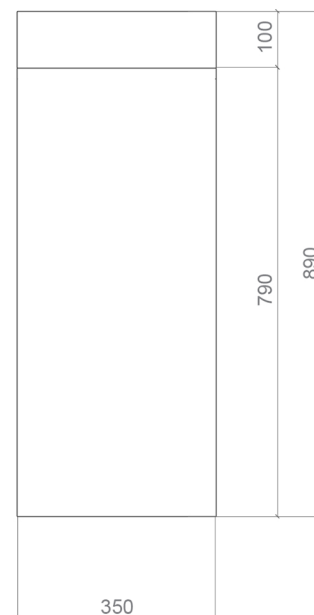

COSMOPOLITAN

Model: Cosmopolitan

Category: Bathroom Sink

Material: Florence Glass

Dimensions:

15.7"(L) x 13.7"(W) x 35"(H)

Description: Luxury free standing bathroom sink in white finish.

*Numbers are in millimeters