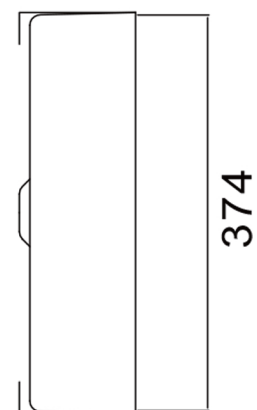

6805

Model: 6805

Category: Bathroom Sink

Material: Stainless Steel

Dimensions:

25.5"(L) x 14.9"(W) x 4.3"(H)

Description: Luxury vessel sink available in brushed gold, brushed rose gold, brushed silver and gun metal finishes.

*Numbers are in millimeters