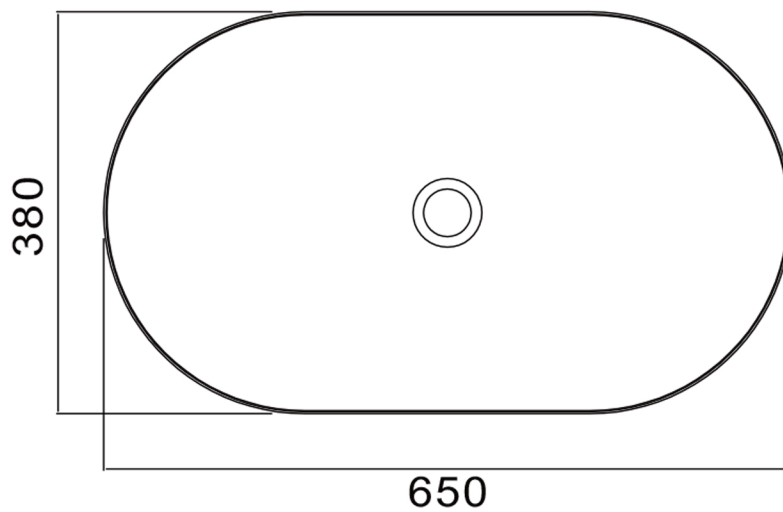

6805

Model: 6805

Category: Bathroom Sink

Material: Stainless Steel

Dimensions:

25.5"(L) x 14.9"(W) x 4.3"(H)

Description: Luxury vessel sink available in brushed gold, brushed rose gold, brushed silver and gun metal finishes.

*Numbers are in millimeters