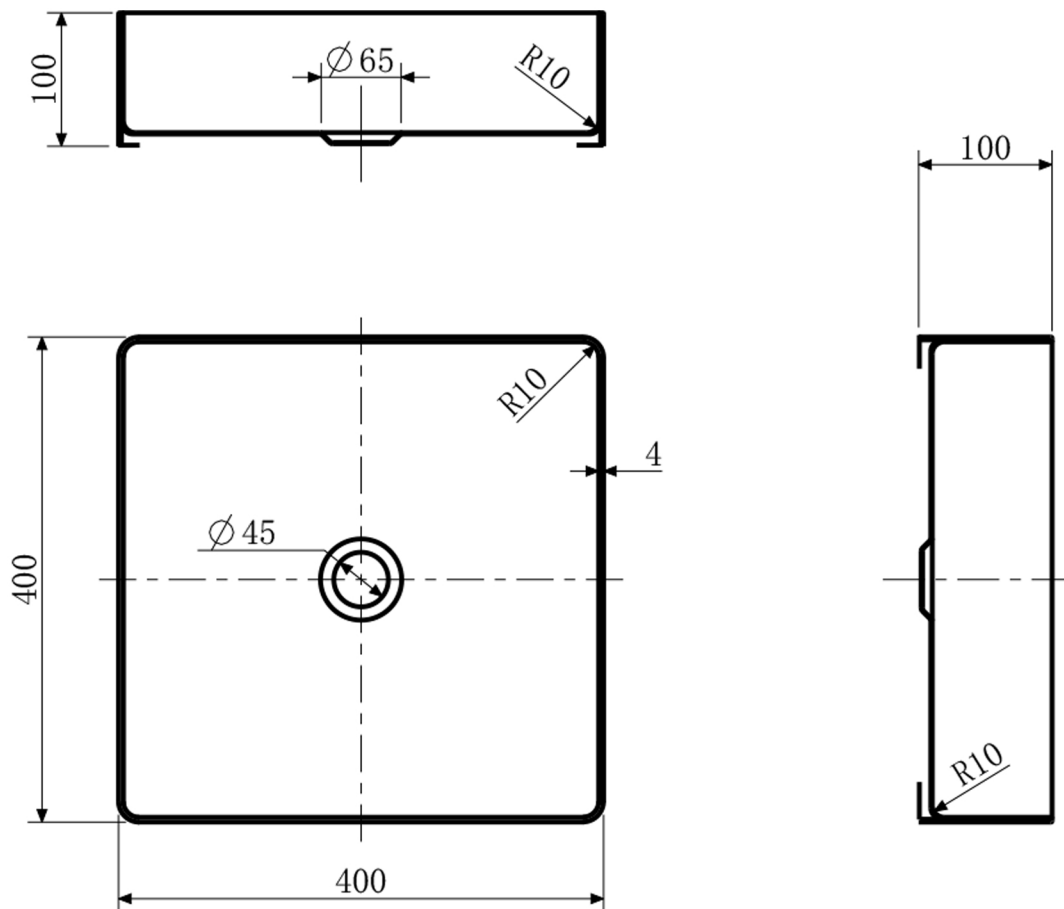

9810

Model: 9810

Category: Bathroom Sink

Material: Stainless Steel

Dimensions:

15.7"(L) x 15.7"(W) x 3.9"(H)

Description: Luxury vessel sink available in brushed gold, brushed rose gold, brushed silver and gun metal finishes.

*Numbers are in millimeters