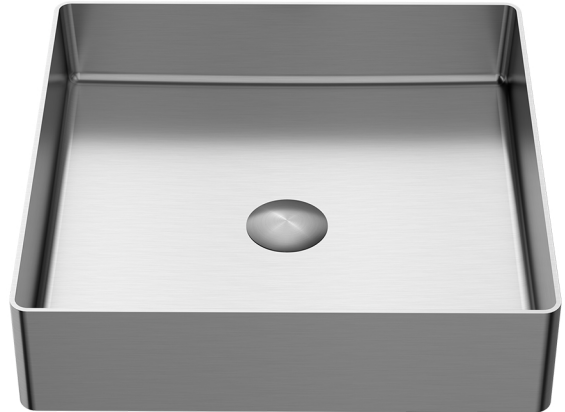

9810

Model: 9810

Category: Bathroom Sink

Material: Stainless Steel

Dimensions:

15.7"(L) x 15.7"(W) x 3.9"(H)

Description: Luxury vessel sink available in brushed gold, brushed rose gold, brushed silver and gun metal finishes.