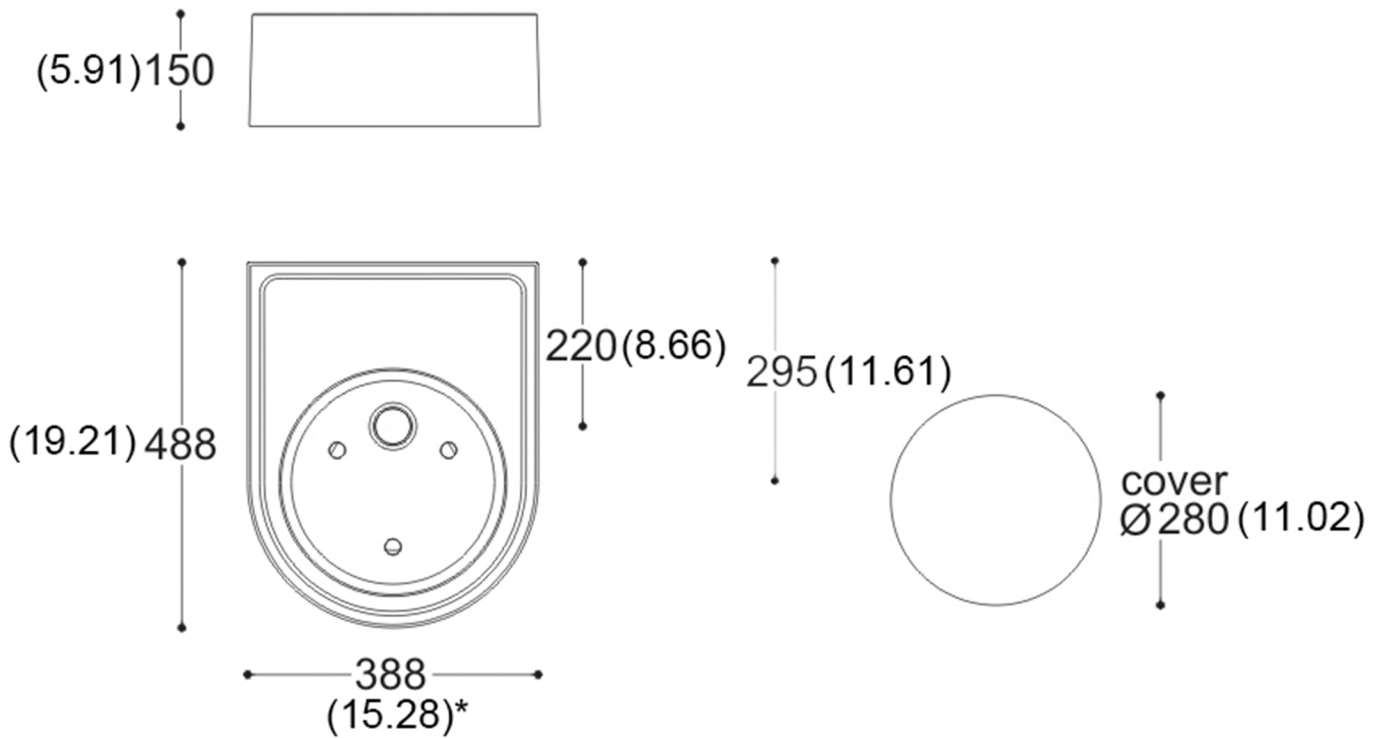

TEKNOFORM SOUL

Model: TEKNOFORM SOUL

Category: Bathroom Sink

Material: Polymer

Dimensions:

15.3"(L) x 19.3"(W) x 6"(D)

Description: Luxury bathroom sink in white finish.

*Numbers in parenthesis are in inches