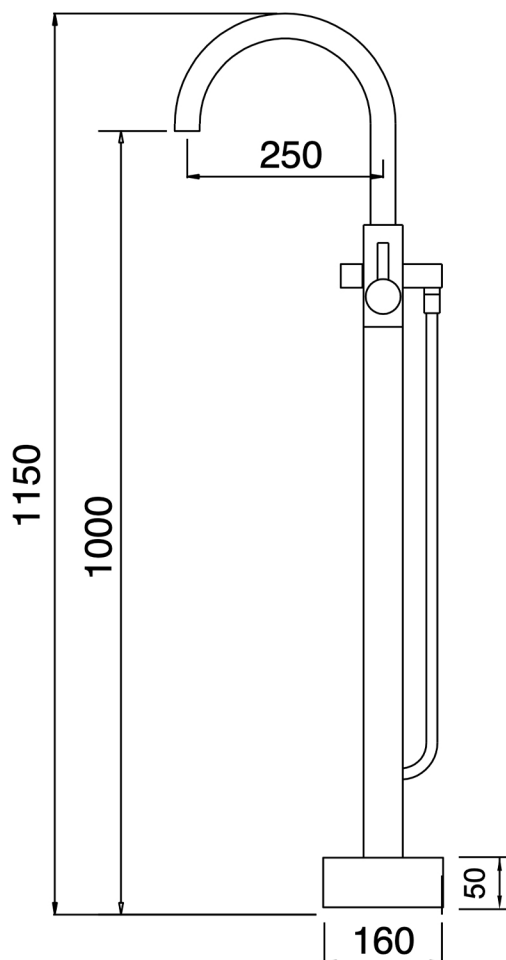

MINI STAR

Category: Shower Systems

Material: Lead-Free Brass

Dimensions:

9.8"(L) x 6.2"(W) x 45.2"(H)

Colors:

Technical Data

*Numbers are in millimeters