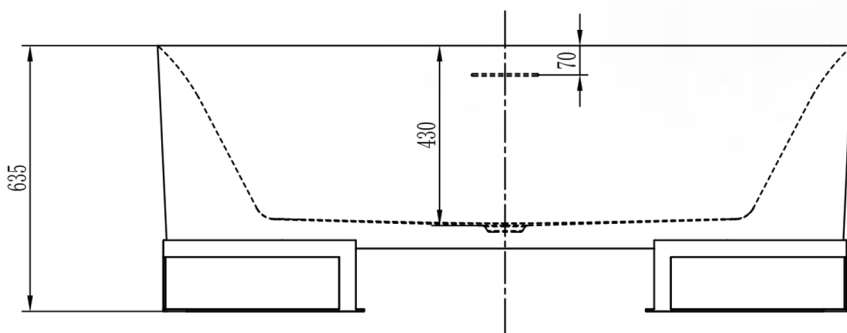

ELEVATE

Category: Bathtub

Material: Bi-Mat

Dimensions: 65.3"(L) x 30.5"(W) x 25"(H)

Description: Luxury freestanding bathtub in white finish.

\*Numbers are in millimeters