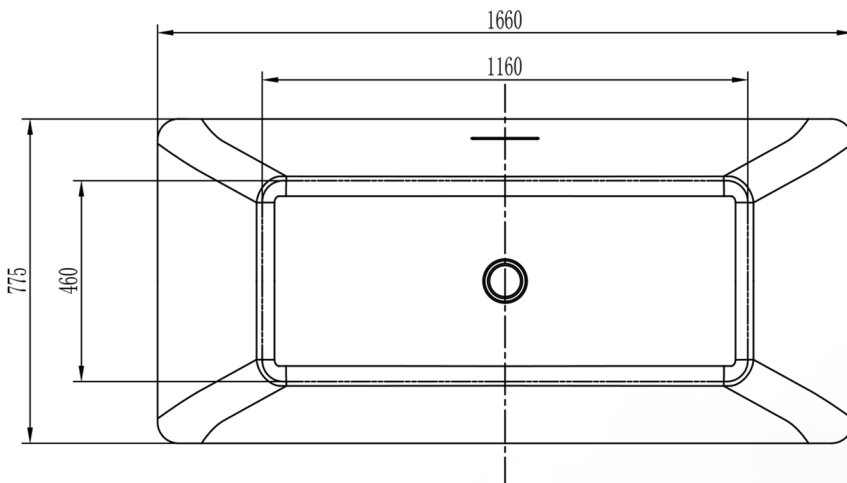

ELEVATE

Category: Bathtub

Material: Bi-Mat

Dimensions: 65.3"(L) x 30.5"(W) x 25"(H)

Description: Luxury freestanding bathtub in white finish.

\*Numbers are in millimeters