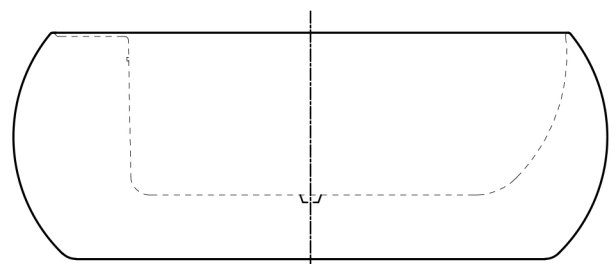

ISABELLA MODERN ROUND BATHTUB

Category: Bathtub

Material: Bi-Mat

Dimensions:

61"(L) x 61"(W) x 23.6"(H)

Description: Luxury freestanding bathtub in white finish

*Numbers are in millimeters