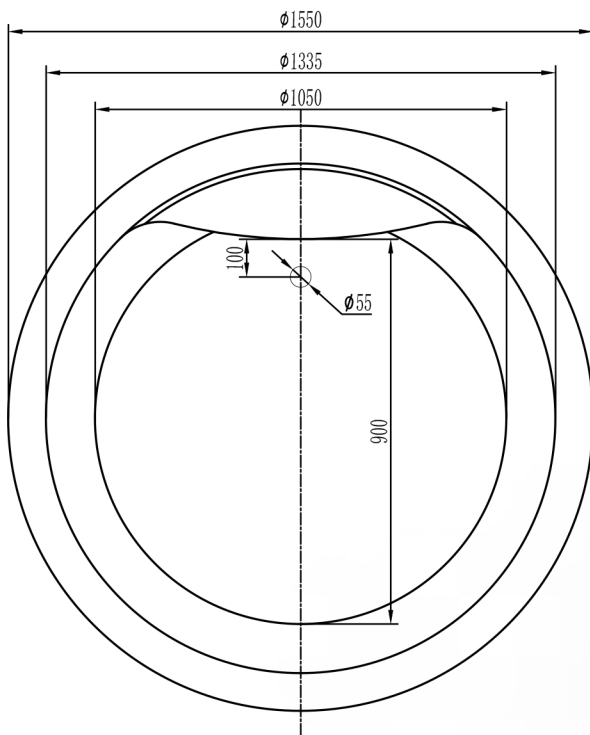

ISABELLA MODERN ROUND BATHTUB

Category: Bathtub

Material: Bi-Mat

Dimensions:

61"(L) x 61"(W) x 23.6"(H)

Description: Luxury freestanding bathtub in white finish

*Numbers are in millimeters