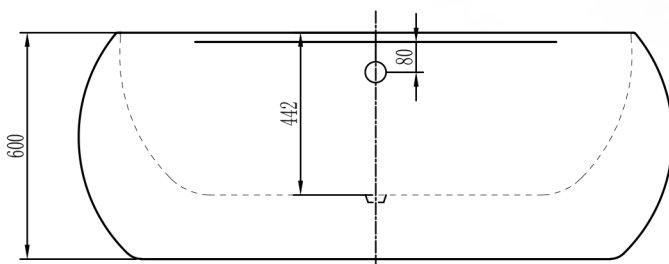

ISABELLA MODERN ROUND BATHTUB

Category: Bathtub

Material: Bi-Mat

Dimensions:

61"(L) x 61"(W) x 23.6"(H)

Description: Luxury freestanding bathtub in white finish

*Numbers are in millimeters