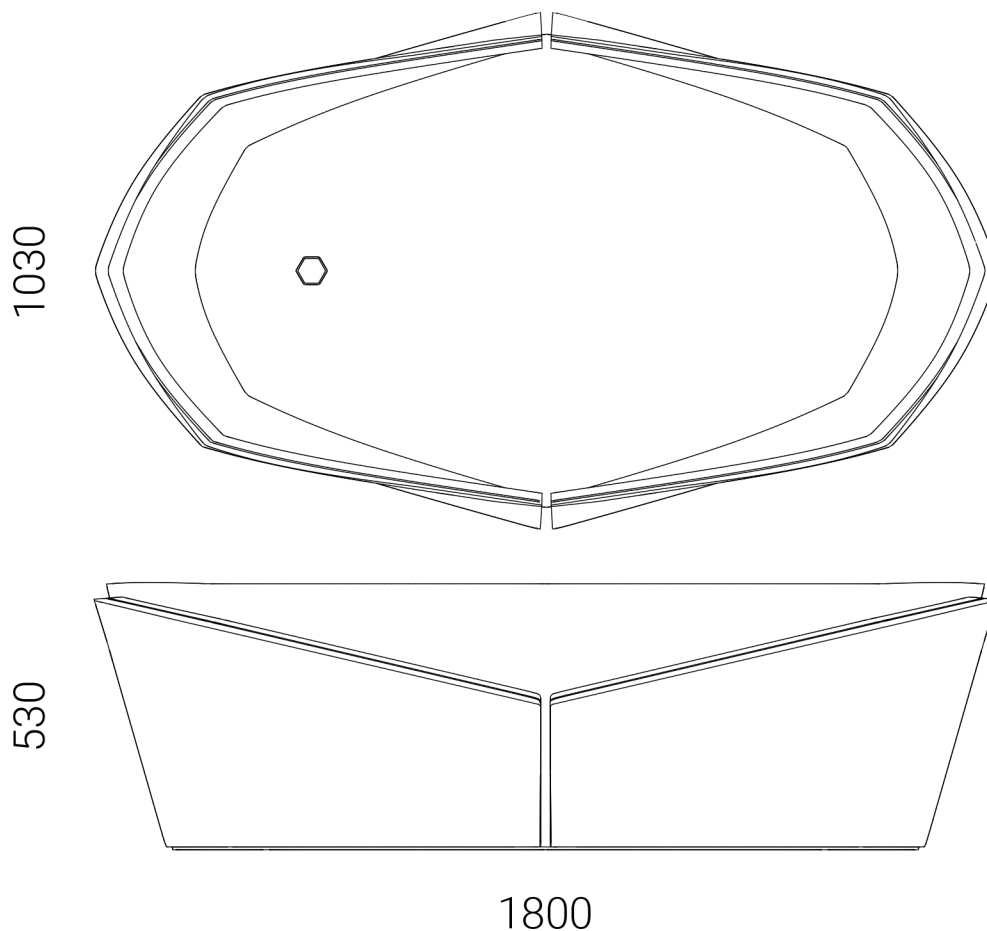

AUREA

Tonino Lamborghini Collection

Category: Bathtub

Material: Fiber Glass and Resin

Dimensions:

70.8"(L) x 40.5"(W) x 20.8"(H)

Technical Data

*Numbers are in millimeters