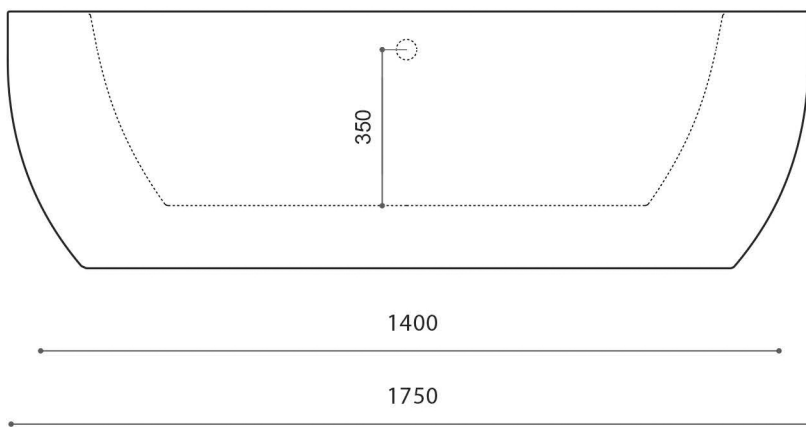

PARADISO

Category: Bathtub

Material: Bi-Mat

Dimensions:

68.9"(L) x 33.5"(W) x 22"(H)

Description: Luxury bathtub in black finish.

*Numbers are in millimeters