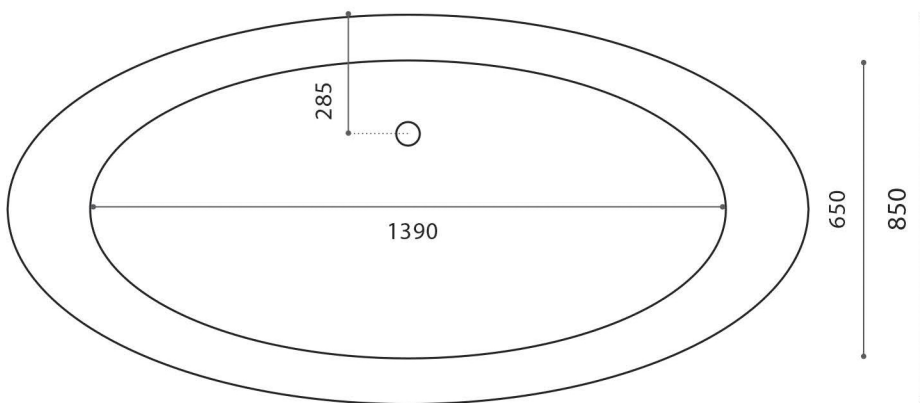

PARADISO

Category: Bathtub

Material: Bi-Mat

Dimensions:

68.9"(L) x 33.5"(W) x 22"(H)

Description: Luxury bathtub in black finish.

*Numbers are in millimeters