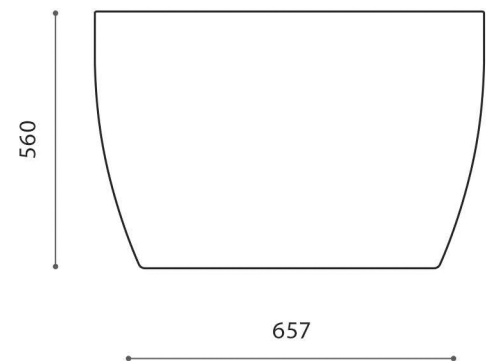

PARADISO

Category: Bathtub

Material: Bi-Mat

Dimensions:

68.9"(L) x 33.5"(W) x 22"(H)

Description: Luxury bathtub in black finish.

*Numbers are in millimeters