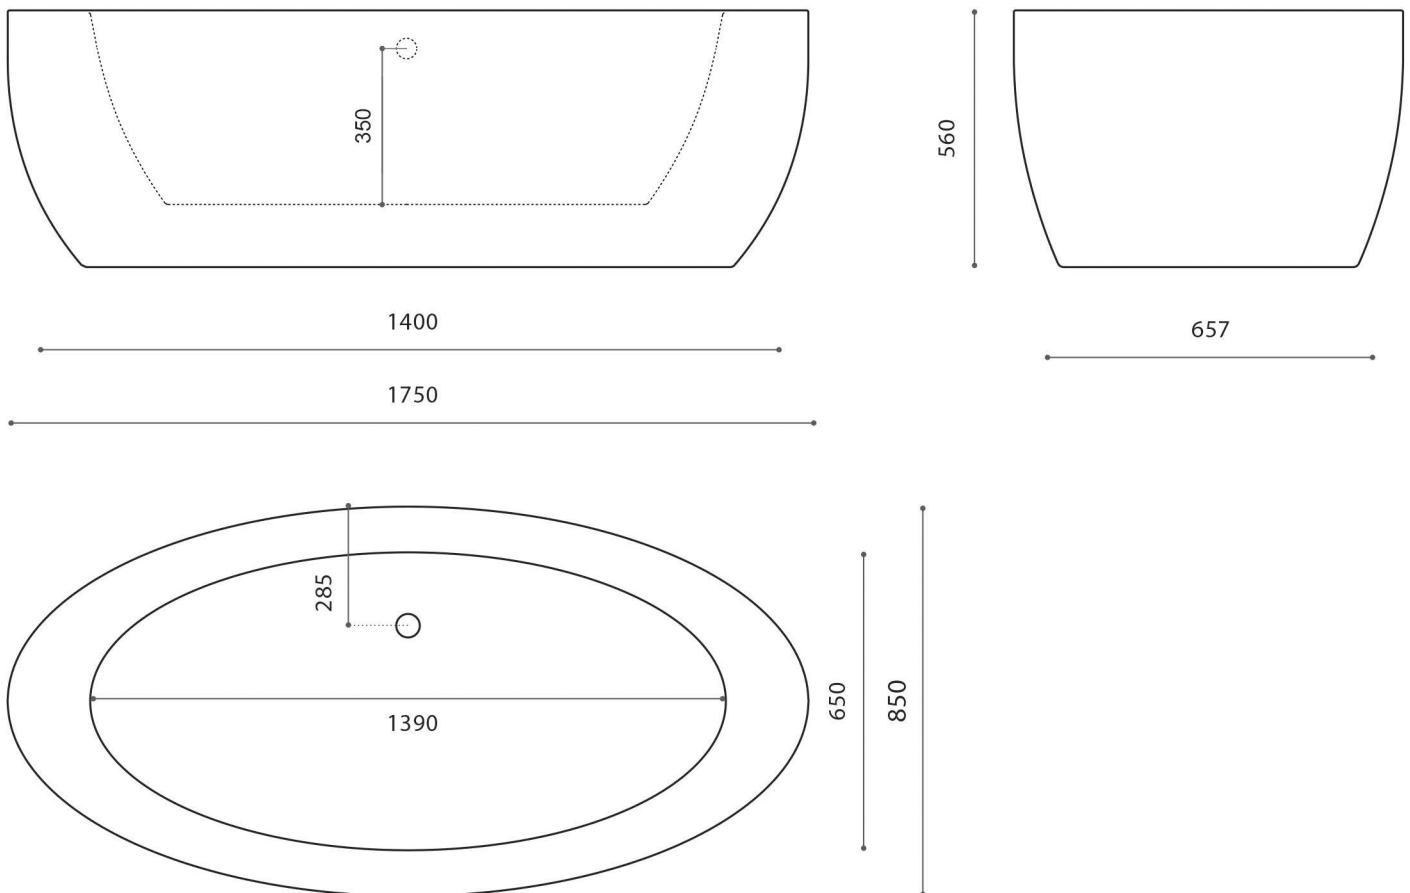

PARADISO

Category: Bathtub

Material: Bi-Mat

Dimensions:

68.9"(L) x 33.5"(W) x 22"(H)

Description: Luxury bathtub in gold finish.

*Numbers are in millimeters