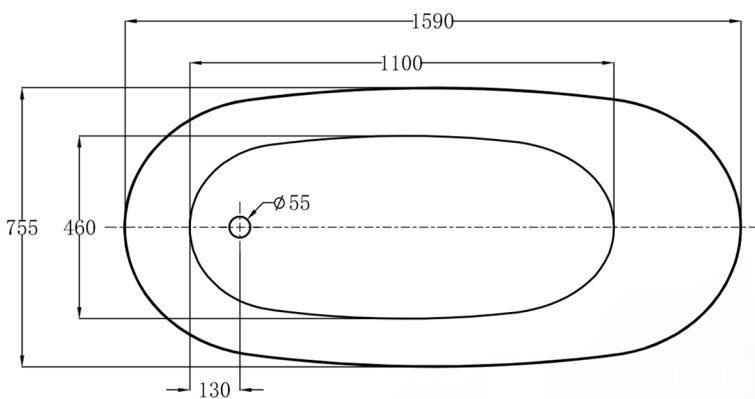

## TSUNAMI

Category: Bathtub

Material: Bi-Mat

Dimensions:

62.9" (L) x 29.7" (W) x 29.5" (H)

Description: Luxury freestanding bathtub in white finish.

\*Numbers are in millimeters