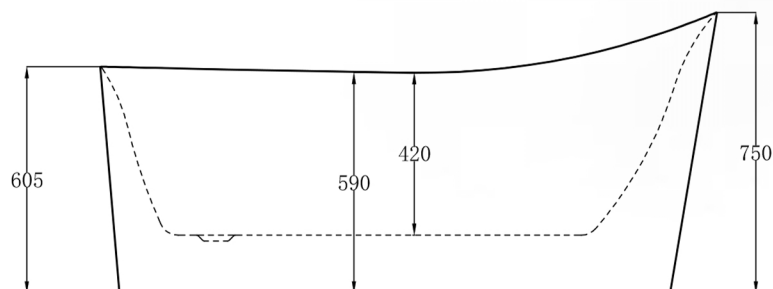

## TSUNAMI

Category: Bathtub

Material: Bi-Mat

Dimensions:

62.9" (L) x 29.7" (W) x 29.5" (H)

Description: Luxury freestanding bathtub in white finish.

\*Numbers are in millimeters