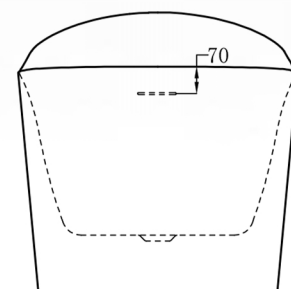

## TSUNAMI

Category: Bathtub

Material: Bi-Mat

Dimensions:

62.9" (L) x 29.7" (W) x 29.5" (H)

Description: Luxury freestanding bathtub in white finish.

\*Numbers are in millimeters