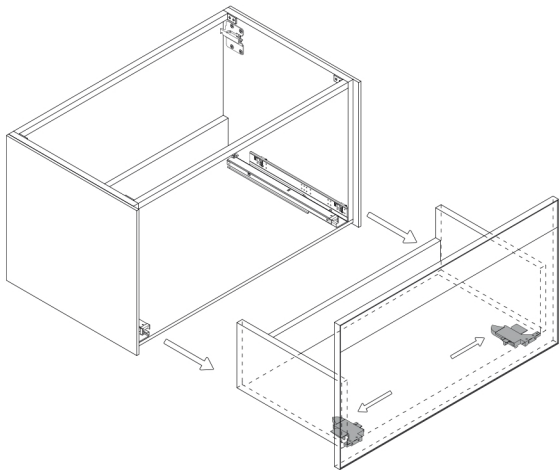

# ALBA 40

**Category:** Bathroom Vanity

**Material:** Wood & Murano Crystals

**Dimensions:**

39.25"(L) x 18.50"(W) x 15.75"(H)

**Colors:**

Grey &  
Black

Grey &  
White

## Technical Data

\*Numbers are in inches

1

Smontaggio Cassetto premendo leve di sgancio  
Disassemble drawer by pressing release clips

2

Fissaggio piastre a parete  
Plate fixing on wall

3

Ancoraggio e registrazione della console  
Unit anchoring and adjustment