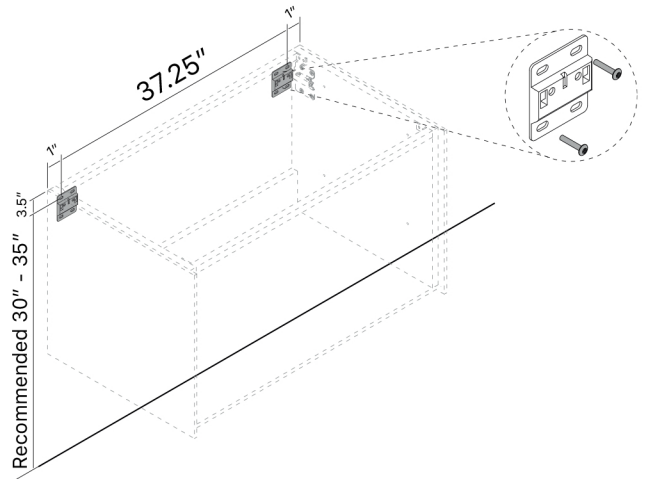

# ALBA 40

**Category:** Bathroom Vanity

**Material:** Wood & Murano Crystals

**Dimensions:**

39.25"(L) x 18.50"(W) x 15.75"(H)

**Colors:**

Grey &  
Black

Grey &  
White

## Technical Data

\*Numbers are in inches

1

Smontaggio Cassetto premendo leve di sgancio  
Disassemble drawer by pressing release clips

2

Fissaggio piastre a parete  
Plate fixing on wall

3

Ancoraggio e registrazione della console  
Unit anchoring and adjustment

4

installazione del piano ed inserimento  
del cassetto su guida  
Top board fixing on frame and drawer onto rails