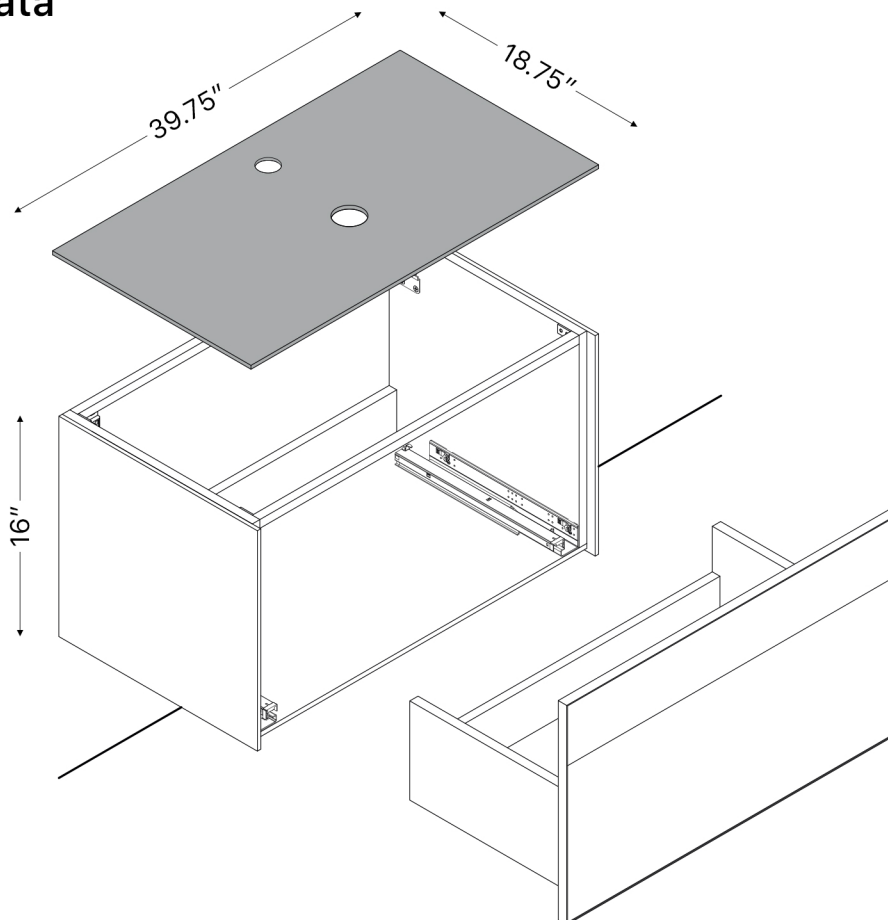

# ALBA 40

**Category:** Bathroom Vanity

**Material:** Wood & Murano Crystals

**Dimensions:**

39.75" (W) x 18.75" (D) x 16" (H)

**Colors:**

## Technical Data

\*Numbers are in inches

Prastra per fissaggio a parete  
Wall-mounting plate

Stop per fissaggio a parete  
Plug for wall-mounting plate

1

Smontaggio Cassetto premendo leve di sgancio  
Disassemble drawer by pressing release clips

## Rear View & Dimensions